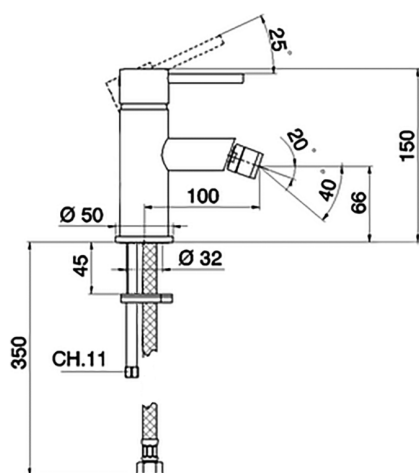

Single lever bidet mixer Energy Save TRATTO EVO_TV000565

MODEL **TV000565**

Single lever bidet mixer Energy Save, without pop-up waste, G.3/8" stainless steel flexible hoses

AVAILABLE FINISHINGS

CHARACTERISTICS

Cartridge Spare Parts **ZZ95435000**

35 mm Cartridge

EcoStop

EcoStop feature limits water flow to approximately 50% of maximum output with one point of resistance on setting. Push slightly past the middle stop only when full water output is required. This will save water up to 50%.