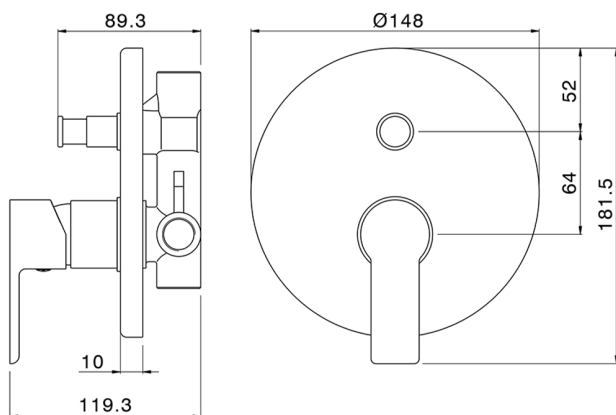

Concealed single lever bath-shower valve ZARA_ZR000214

MODEL **ZR000214**

Concealed single lever bath-shower valve, with concealed part, 2-outlet automatic diverter

AVAILABLE FINISHINGS

CHARACTERISTICS

Cartridge Spare Parts **ZZ96779000**

35 mm Cartridge

Installation **Concealed**

Concealed single lever bath-shower valve ZARA_ZR000214

ZR000214

<https://en.huberitalia.com/concealed-single-lever-bath-shower-valve-zara-zr000214>

2024-09-19