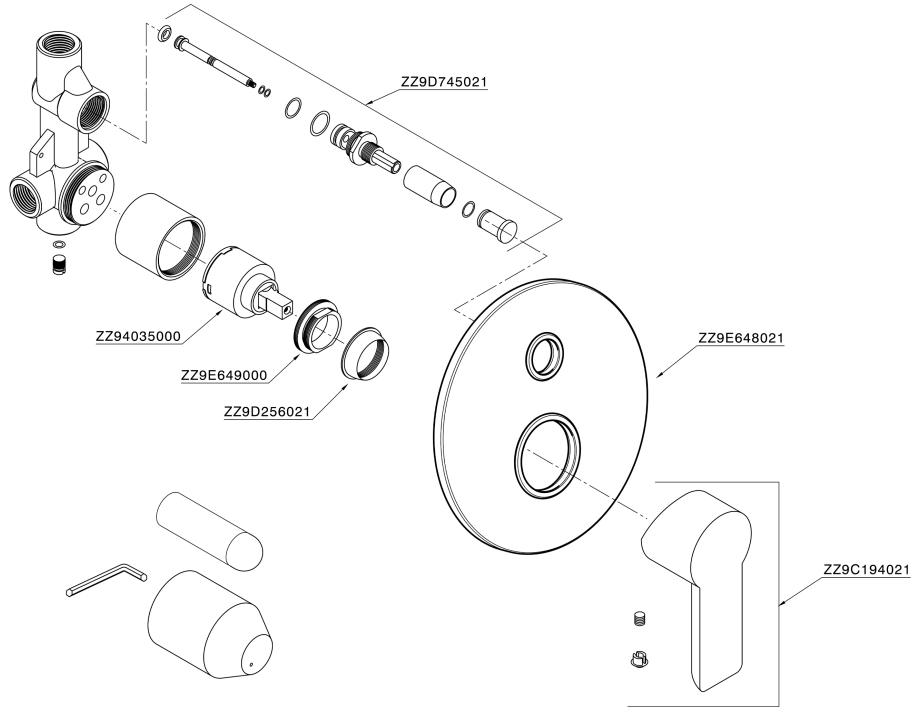

Concealed single lever bath-shower valve ZARA_ZR000214

MODEL **ZR000214**

Concealed single lever bath-shower valve, with concealed part, 2-outlet automatic diverter

AVAILABLE FINISHINGS

CHARACTERISTICS

Cartridge Spare Parts **ZZ96779000**

35 mm Cartridge

Installation **Concealed**

Concealed single lever bath-shower valve ZARA_ZR000214

ZR000214

<https://en.huberitalia.com/concealed-single-lever-bath-shower-valve-zara-zr000214>

2024-09-19