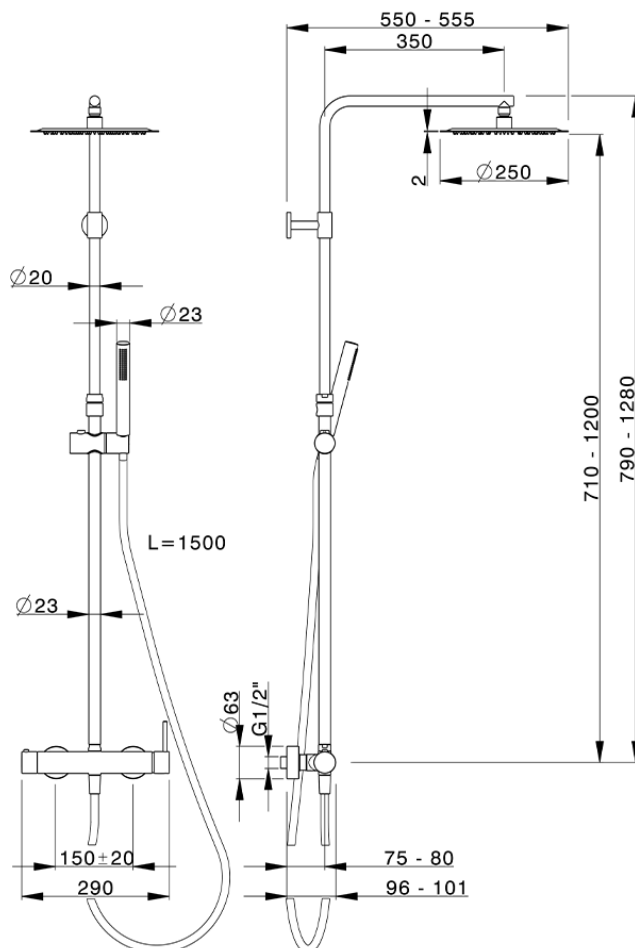

2-function single lever shower set M32_MT004030

MT004030

<https://en.huberitalia.com/2-function-single-lever-shower-set-m32-mt004030>

2024-09-19