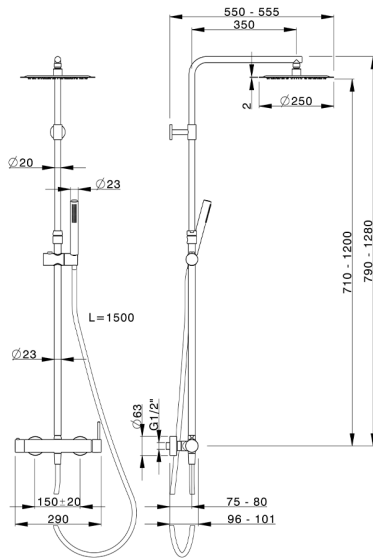

2-function single lever shower set M32_MT004030

MODEL **MT004030**

2-function single lever shower set, adjustable riser column, 23 mm Brass One Spray handshower, 250 mm round showerhead 2 mm thick INOX, 150 cm smooth SUPREME Flexible Hose

AVAILABLE FINISHINGS

21 21 Chrome

CHARACTERISTICS

Cartridge Spare Parts **ZZ95435000**

35 mm Cartridge

EcoStop

EcoStop feature limits water flow to approximately 50% of maximum output with one point of resistance on setting. Push slightly past the middle stop only when full water output is required. This will save water up to 50%.

DeviaStop

The Huber Devia Stop technology allows to adjust the water flow and to direct it to the selected output point (overhead soaker, hand shower, etc).

2024-09-19