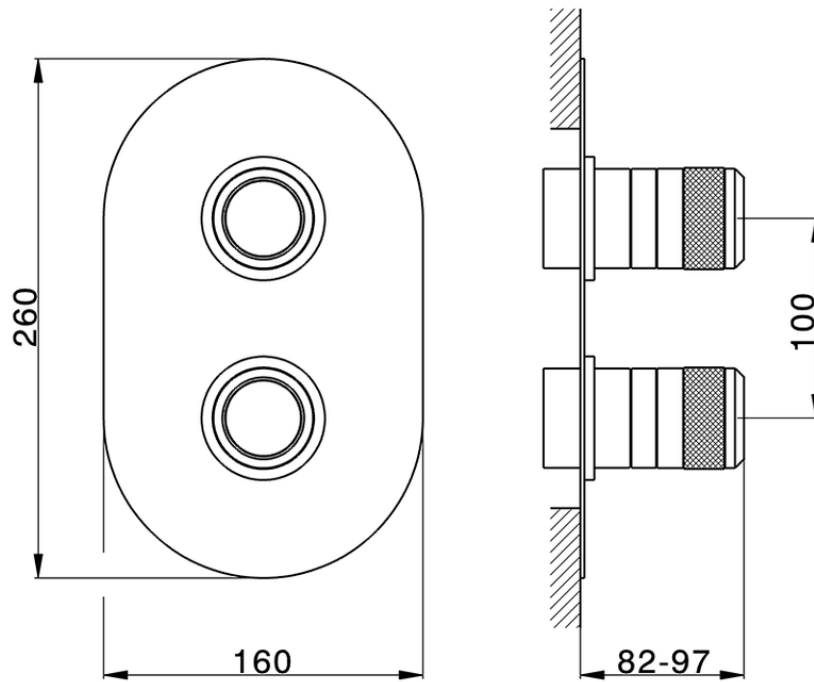

Exposed part for con.thermo.shower mixer, 2-outlet CHRONOS_CR019100

CR019100

<https://en.huberitalia.com/exposed-part-for-con-thermo-shower-mixer-2-outlet-chronos-cr019100>

Piastra/Plate/Plaque/Platte/Placa

2-3mm: XX 25-40 YY 76-91

10mm: XX 21-34 YY 70-83

ZB019100

<https://en.huberitalia.com/concealed-thermostatic-shower-mixer-2-outlet-concealed-zb019100>

2024-11-21