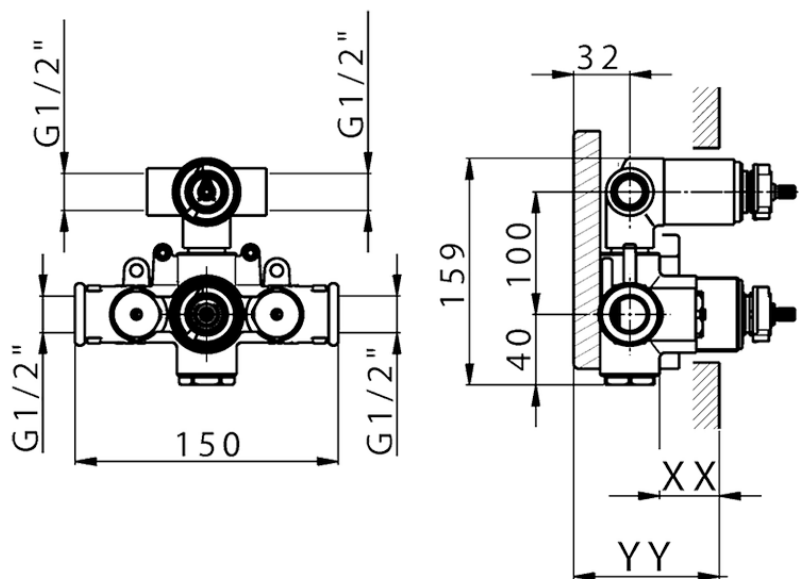

Exposed part for con.thermo.shower mixer, 2-outlet CHRONOS_CR019100

CR019100

<https://en.huberitalia.com/exposed-part-for-con-thermo-shower-mixer-2-outlet-chronos-cr019100>

Piastra/Plate/Plaque/Platte/Placa

2-3mm: XX 25-40 YY 76-91

10mm: XX 21-34 YY 70-83

ZB019100

<https://en.huberitalia.com/concealed-thermostatic-shower-mixer-2-outlet-concealed-zb019100>

2024-11-21