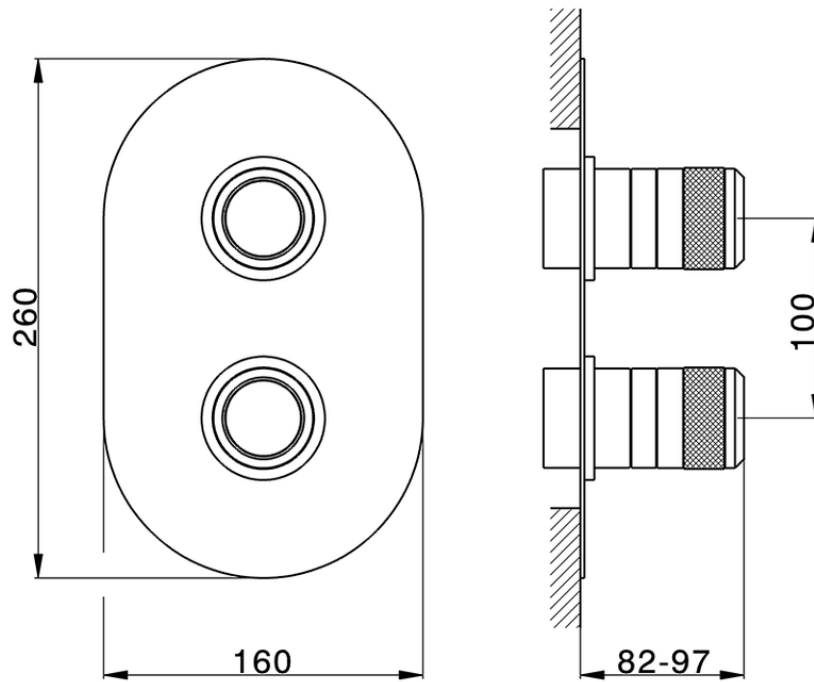

Exposed part for con.thermo.shower mixer, 2-outlet CHRONOS_CR019100

CR019100

<https://en.huberitalia.com/exposed-part-for-con-thermo-shower-mixer-2-outlet-chronos-cr019100>

Piastra/Plate/Plaque/Platte/Placa

2-3mm: XX 25-40 YY 76-91

10mm: XX 21-34 YY 70-83