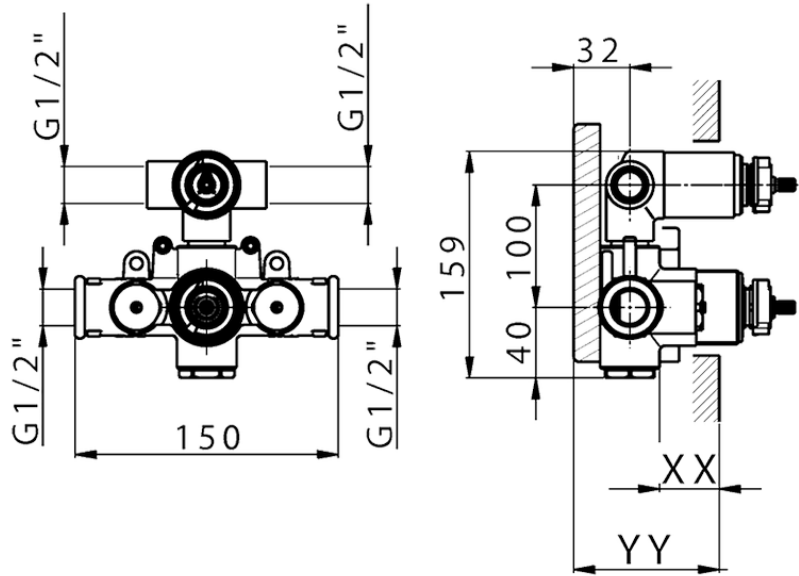

Exposed part for con.thermo.shower mixer, 2-outlet CHRONOS_CR019100

CR019100

<https://en.huberitalia.com/exposed-part-for-con-thermo-shower-mixer-2-outlet-chronos-cr019100>

Piastra/Plate/Plaque/Platte/Placa

2-3mm: XX 25-40 YY 76-91

10mm: XX 21-34 YY 70-83