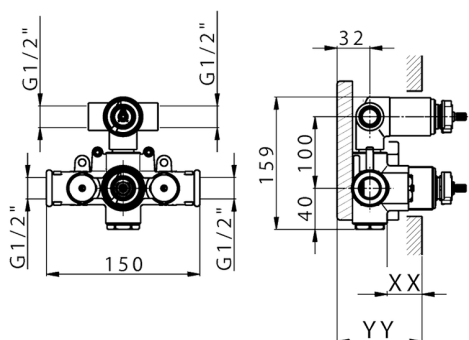

Concealed thermostatic shower mixer, 2-outlet CONCEALED_ZB019100

MODEL **ZB019100**

Concealed thermostatic shower mixer, 2-outlet, with 1/2" 2-outlet deviatstop cartridge, without trim kit

AVAILABLE FINISHINGS

CHARACTERISTICS

Installation **Concealed**

Cartridge Spare Parts **24.04A.PP**

8x20 Plus P Thermostatic Valve

Concealed **1**

Piastra/Plate/Plaque/Platte/Placa

2-3mm: XX 25-40 YY 76-91

10mm: XX 21-34 YY 70-83