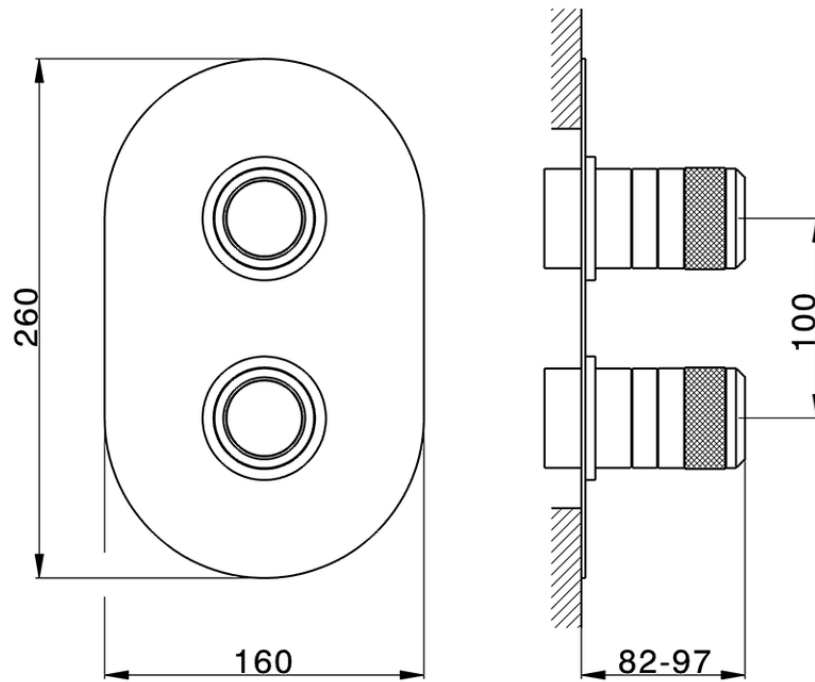

## Exposed part for con.thermo.shower mixer, 2-outlet CHRONOS\_CR019100

CR019100

<https://en.huberitalia.com/exposed-part-for-con-thermo-shower-mixer-2-outlet-chronos-cr019100>

## Piastra/Plate/Plaque/Platte/Placa

2-3mm: XX 25-40 YY 76-91

10mm: XX 21-34 YY 70-83

ZB019100

<https://en.huberitalia.com/concealed-thermostatic-shower-mixer-2-outlet-concealed-zb019100>

2024-11-21