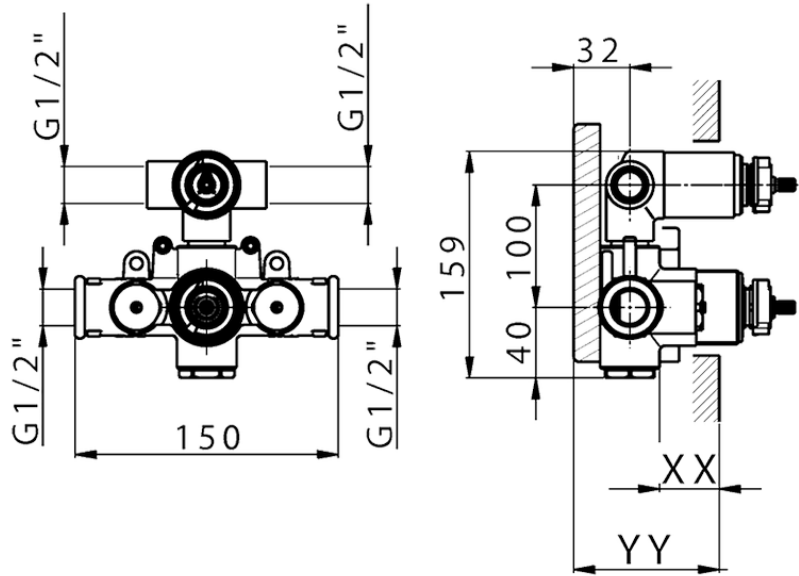

## Exposed part for con.thermo.shower mixer, 2-outlet CHRONOS\_CR019100

CR019100

<https://en.huberitalia.com/exposed-part-for-con-thermo-shower-mixer-2-outlet-chronos-cr019100>

## Piastra/Plate/Plaque/Platte/Placa

2-3mm: XX 25-40 YY 76-91

10mm: XX 21-34 YY 70-83

ZB019100

<https://en.huberitalia.com/concealed-thermostatic-shower-mixer-2-outlet-concealed-zb019100>

2024-11-21