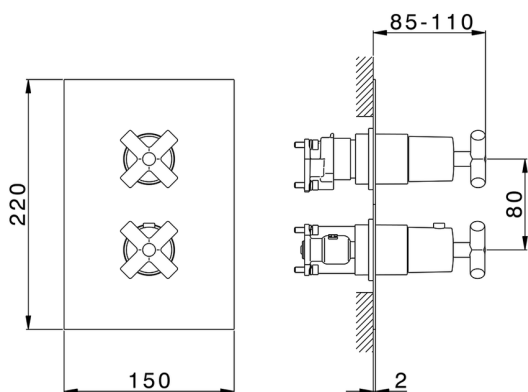

Exposed part for Thermostatic One Box Valve ONE BOX_SU0BT031

MODEL **SU0BT031**

Exposed part for Thermostatic One Box Valve, with 1-2-3 outlet devia stop, Minimum depth of installation: 67 mm, without concealed part, for items ZB00B030-ZB00B031

AVAILABLE FINISHINGS

-  **21** 21 Chrome
-  **40** 40 Matt Black
-  **2F** 2F Brushed Nickel
-  **2W** 2W Brushed Gold

CHARACTERISTICS

Cartridge Spare Parts **24.04A.PP**

8x20 Plus P Thermostatic Valve

Installation **Concealed**

Required concealed parts **ZB00B031**
ZB00B030

DeviaStop

The Huber Devia Stop technology allows to adjust the water flow and to direct it to the selected output point (overhead soaker, hand shower, etc).