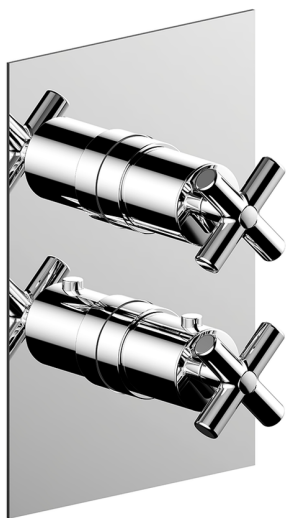

Exposed part for Thermostatic One Box Valve ONE BOX_SU0BT031

MODEL **SU0BT031**

Exposed part for Thermostatic One Box Valve, with 1-2-3 outlet devia stop, Minimum depth of installation: 67 mm, without concealed part, for items ZB00B030-ZB00B031

AVAILABLE FINISHINGS

-  **21** 21 Chrome
-  **40** 40 Matt Black
-  **2F** 2F Brushed Nickel
-  **2W** 2W Brushed Gold

CHARACTERISTICS

Cartridge Spare Parts **24.04A.PP**

8x20 Plus P Thermostatic Valve

Installation **Concealed**

Required concealed parts **ZB00B031**
ZB00B030

DeviaStop

The Huber Devia Stop technology allows to adjust the water flow and to direct it to the selected output point (overhead soaker, hand shower, etc).

Thermostatic

The Huber thermostatic is your personal water manager, helping you to handle, control and save water and energy.

Exposed part for Thermostatic One Box Valve ONE BOX_SU0BT031

SU0BT031

<https://en.huberitalia.com/exposed-part-for-thermostatic-one-box-valve-one-box-su0bt031>