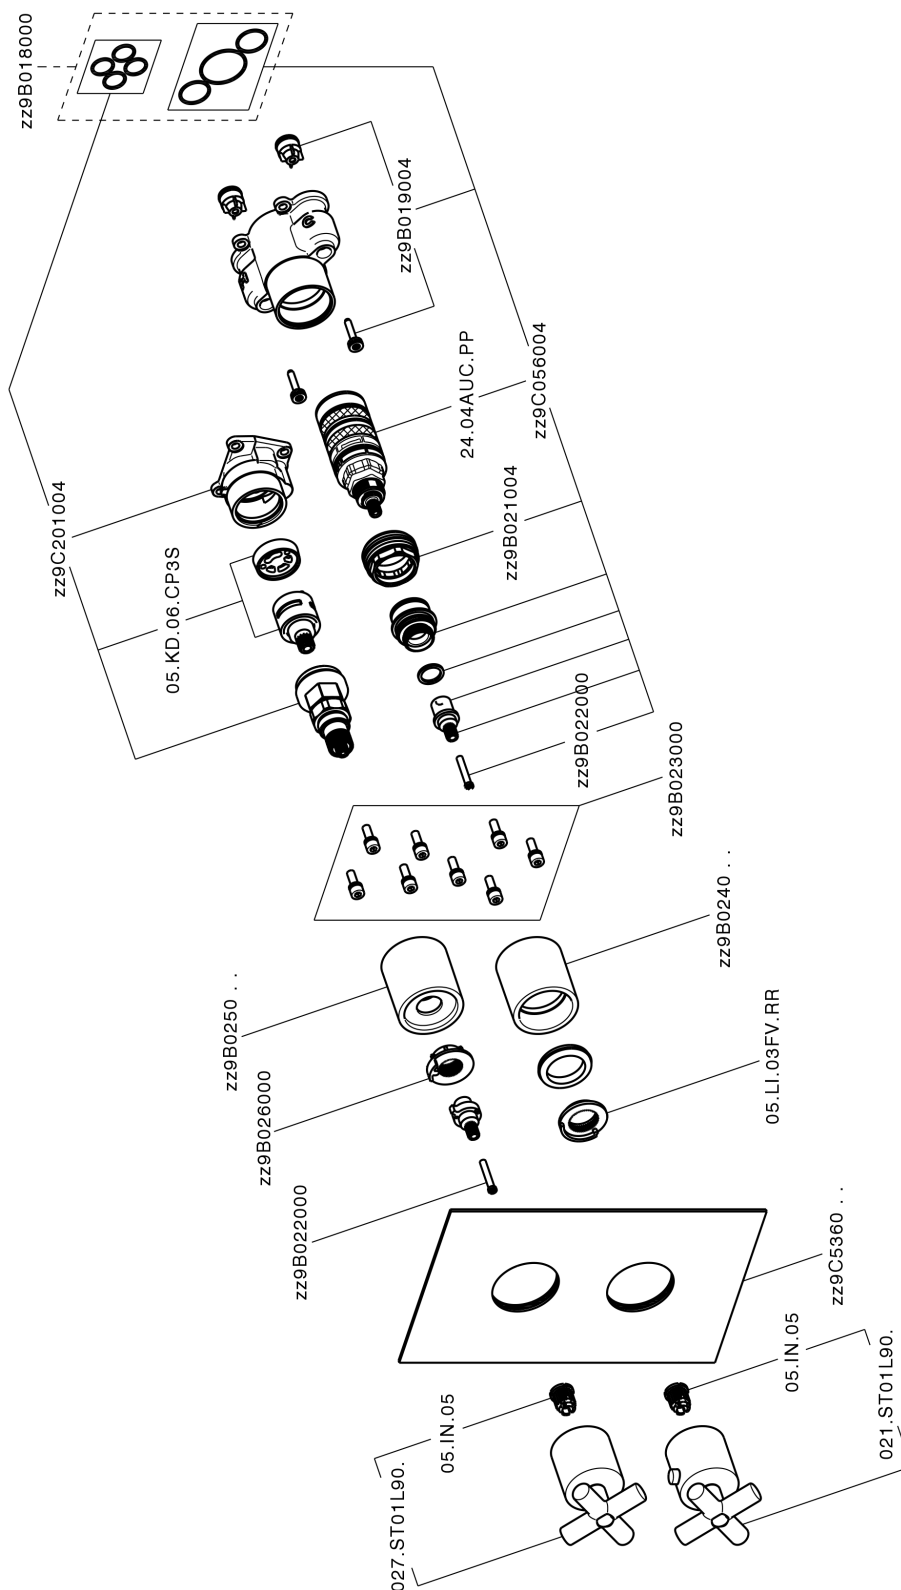

Exposed part for Thermostatic One Box Valve ONE BOX_SU0BT031

MODEL **SU0BT031**

Exposed part for Thermostatic One Box Valve, with 1-2-3 outlet devia stop, Minimum depth of installation: 67 mm, without concealed part, for items ZB00B030-ZB00B031

AVAILABLE FINISHINGS

-  **21** 21 Chrome
-  **40** 40 Matt Black
-  **2F** 2F Brushed Nickel
-  **2W** 2W Brushed Gold

CHARACTERISTICS

Cartridge Spare Parts **24.04A.PP**

8x20 Plus P Thermostatic Valve

Installation **Concealed**

Required concealed parts **ZB00B031**
ZB00B030

DeviaStop

The Huber Devia Stop technology allows to adjust the water flow and to direct it to the selected output point (overhead soaker, hand shower, etc).

Thermostatic

The Huber thermostatic is your personal water manager, helping you to handle, control and save water and energy.

Exposed part for Thermostatic One Box Valve ONE BOX_SU0BT031

SU0BT031

<https://en.huberitalia.com/exposed-part-for-thermostatic-one-box-valve-one-box-su0bt031>