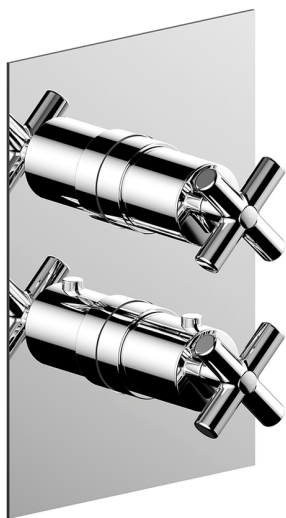

Exposed part for Thermostatic One Box Valve ONE BOX_SU0BT031

MODEL **SU0BT031**

Exposed part for Thermostatic One Box Valve, with 1-2-3 outlet devia stop, Minimum depth of installation: 67 mm, without concealed part, for items ZB00B030-ZB00B031

AVAILABLE FINISHINGS

-  **21** 21 Chrome
-  **40** 40 Matt Black
-  **2F** 2F Brushed Nickel
-  **2W** 2W Brushed Gold

CHARACTERISTICS

Cartridge Spare Parts **24.04A.PP**

8x20 Plus P Thermostatic Valve

Installation **Concealed**

Required concealed parts **ZB00B031**
ZB00B030

DeviaStop

The Huber Devia Stop technology allows to adjust the water flow and to direct it to the selected output point (overhead soaker, hand shower, etc).

One Box Universal Concealed Part ONE BOX_ZB00B031

MODEL **ZB00B031**

One Box Universal Concealed Part, for 1 or 2 or 3 outlet thermostatic or single lever, without trim kit, with noise reducers, with sealing gasket