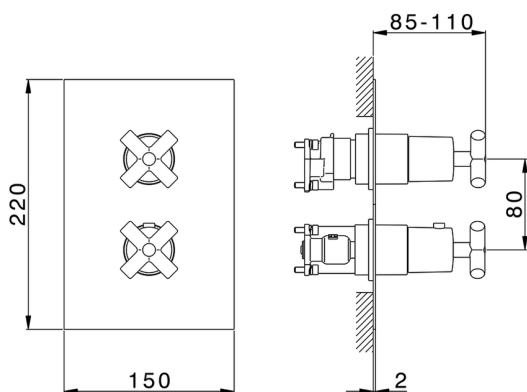

Exposed part for Thermostatic One Box Valve ONE BOX_SU0BT031

MODEL **SU0BT031**

Exposed part for Thermostatic One Box Valve, with 1-2-3 outlet devia stop, Minimum depth of installation: 67 mm, without concealed part, for items ZB00B030-ZB00B031

AVAILABLE FINISHINGS

-  **21** 21 Chrome
-  **40** 40 Matt Black
-  **2F** 2F Brushed Nickel
-  **2W** 2W Brushed Gold

CHARACTERISTICS

Cartridge Spare Parts **24.04A.PP**

8x20 Plus P Thermostatic Valve

Installation **Concealed**

Required concealed parts **ZB00B031**
ZB00B030

DeviaStop

The Huber Devia Stop technology allows to adjust the water flow and to direct it to the selected output point (overhead soaker, hand shower, etc).