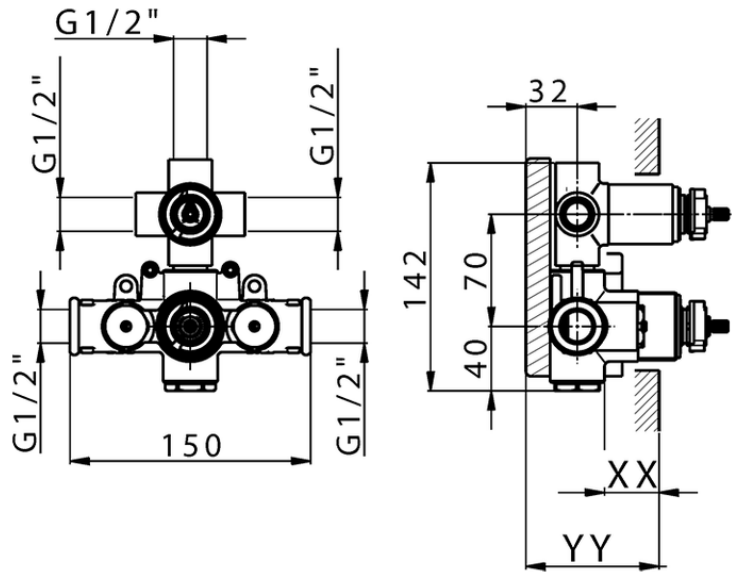

Exposed part for 3-outlet con.thermo.shower valve DADO_DD018200

DD018200

<https://en.huberitalia.com/exposed-part-for-3-outlet-con-thermo-shower-valve-dado-dd018200>

Piastra/Plate/Plaque/Platte/Placa

2-3mm: XX 25-40 YY 76-91

10 mm: XX 16-31 YY 65-80

ZB018201

<https://en.huberitalia.com/3-outlet-concealed-thermostatic-shower-valve-concealed-zb018201>

2024-12-04