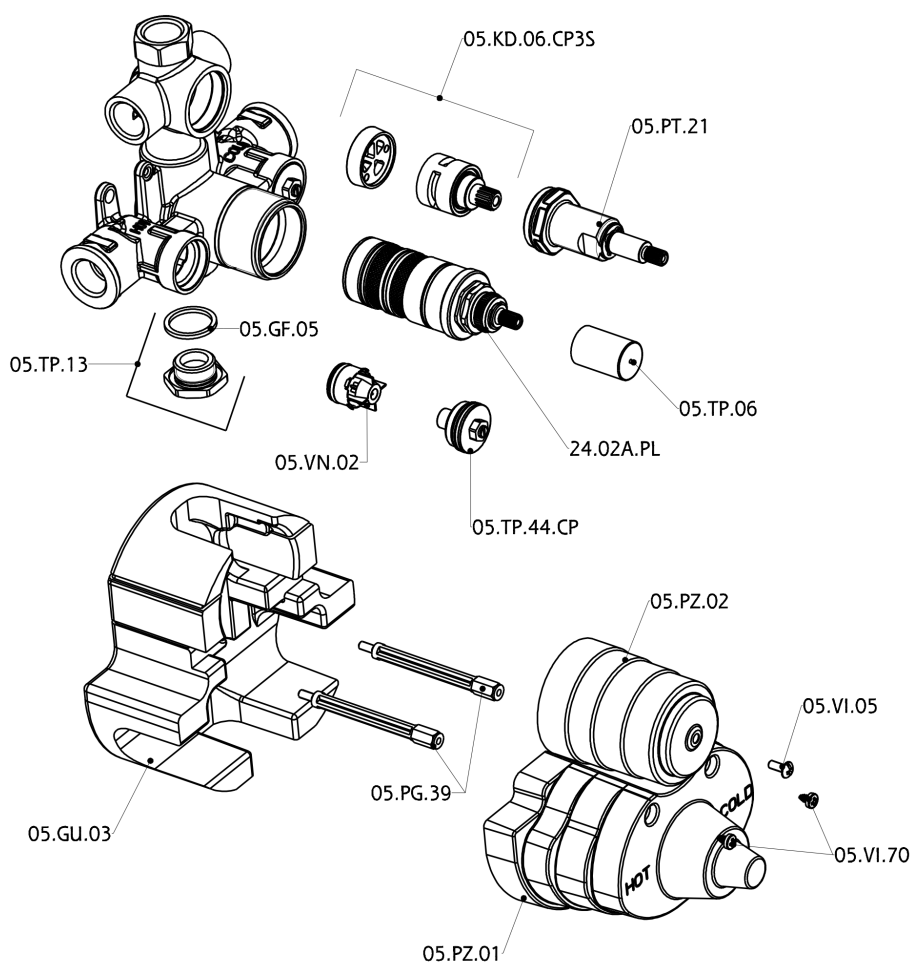

Exposed part for 3-outlet con.thermo.shower valve DADO_DD018200

DD018200

<https://en.huberitalia.com/exposed-part-for-3-outlet-con-thermo-shower-valve-dado-dd018200>

3-outlet Concealed thermostatic shower valve CONCEALED_ZB018201

ZB018201

<https://en.huberitalia.com/3-outlet-concealed-thermostatic-shower-valve-concealed-zb018201>

2024-12-04