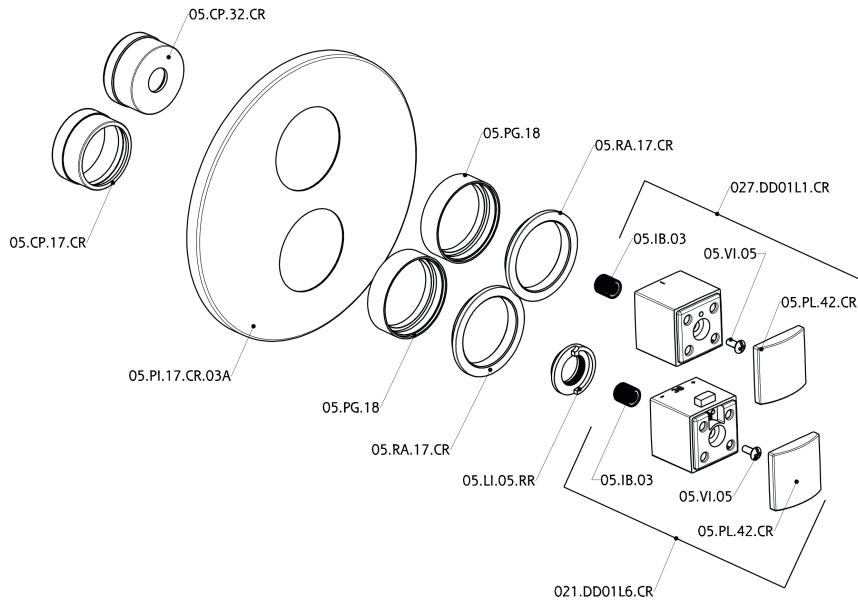

Exposed part for 3-outlet con.thermo.shower valve DADO_DD018200

DD018200

<https://en.huberitalia.com/exposed-part-for-3-outlet-con-thermo-shower-valve-dado-dd018200>

3-outlet Concealed thermostatic shower valve CONCEALED_ZB018201

ZB018201

<https://en.huberitalia.com/3-outlet-concealed-thermostatic-shower-valve-concealed-zb018201>

2024-12-04