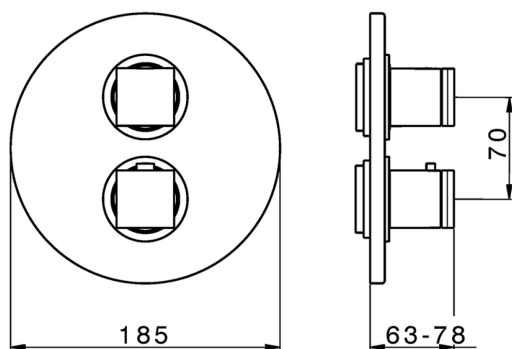

Exposed part for 3-outlet con.thermo.shower valve DADO_DD018200

MODEL **DD018200**

Exposed part for 3-outlet thermostatic mixer, with 3 outlet diverter, without concealed part, for item ZB018201

AVAILABLE FINISHINGS

-  **21** 21 Chrome
-  **2B** 2B Polished Nickel
-  **2F** 2F Brushed Nickel
-  **40** 40 Matt Black
-  **4Q** 4Q Matt White

CHARACTERISTICS

Installation **Concealed**
 Required concealed parts **ZB018201**

Piastra/Plate/Plaque/Platte/Placa

2-3mm: XX 25-40 YY 76-91

10 mm: XX 16-31 YY 65-80

DeviaStop

The Huber Devia Stop technology allows to adjust the water flow and to direct it to the selected output point (overhead soaker, hand shower, etc).