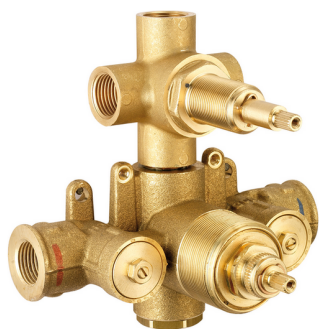

Exposed part for 3-outlet con.thermo.shower valve DADO_DD018200

MODEL **DD018200**

Exposed part for 3-outlet thermostatic mixer, with 3 outlet diverter, without concealed part, for item ZB018201

AVAILABLE FINISHINGS

-  **21** 21 Chrome
-  **2B** 2B Polished Nickel
-  **2F** 2F Brushed Nickel
-  **40** 40 Matt Black
-  **4Q** 4Q Matt White

CHARACTERISTICS

Installation **Concealed**
 Required concealed parts **ZB018201**

Thermostatic

The Huber thermostatic is your personal water manager, helping you to handle, control and save water and energy.

Exposed part for 3-outlet con.thermo.shower valve DADO_DD018200

DD018200

<https://en.huberitalia.com/exposed-part-for-3-outlet-con-thermo-shower-valve-dado-dd018200>

3-outlet Concealed thermostatic shower valve CONCEALED_ZB018201

MODEL **ZB018201**

3-Outlet Concealed thermostatic mixer, with 3-outlet diverter, without trim kit

AVAILABLE FINISHINGS

CHARACTERISTICS

Installation	Concealed
Cartridge Spare Parts	24.04A.PP
8x20 Plus P Thermostatic Valve	
Concealed	1