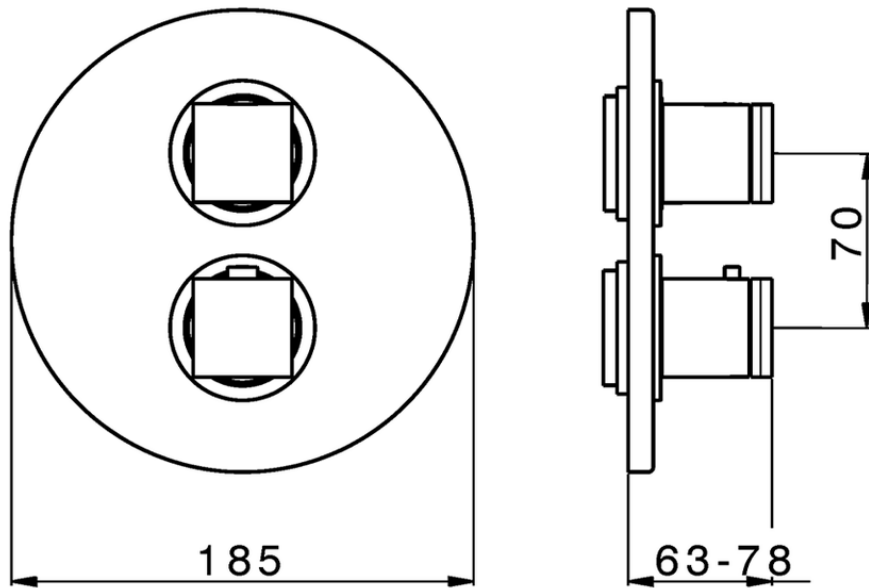

## Exposed part for 3-outlet con.thermo.shower valve DADO\_DD018200

DD018200

<https://en.huberitalia.com/exposed-part-for-3-outlet-con-thermo-shower-valve-dado-dd018200>

Piastra/Plate/Plaque/Platte/Placa

2-3mm: XX 25-40 YY 76-91

10 mm: XX 16-31 YY 65-80

ZB018201

<https://en.huberitalia.com/3-outlet-concealed-thermostatic-shower-valve-concealed-zb018201>

2024-12-22