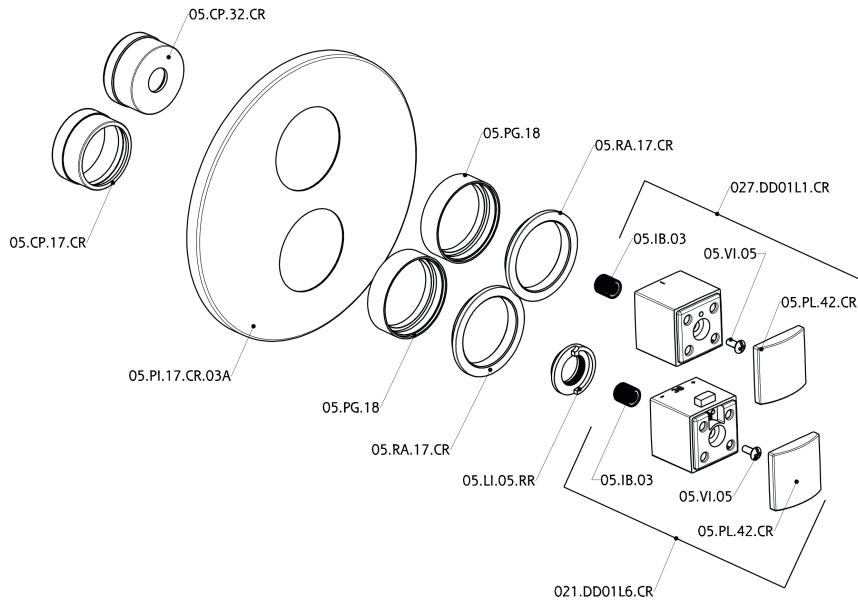

Exposed part for 3-outlet con.thermo.shower valve DADO_DD018200

DD018200

<https://en.huberitalia.com/exposed-part-for-3-outlet-con-thermo-shower-valve-dado-dd018200>

3-outlet Concealed thermostatic shower valve CONCEALED_ZB018201

ZB018201

<https://en.huberitalia.com/3-outlet-concealed-thermostatic-shower-valve-concealed-zb018201>

2024-12-22