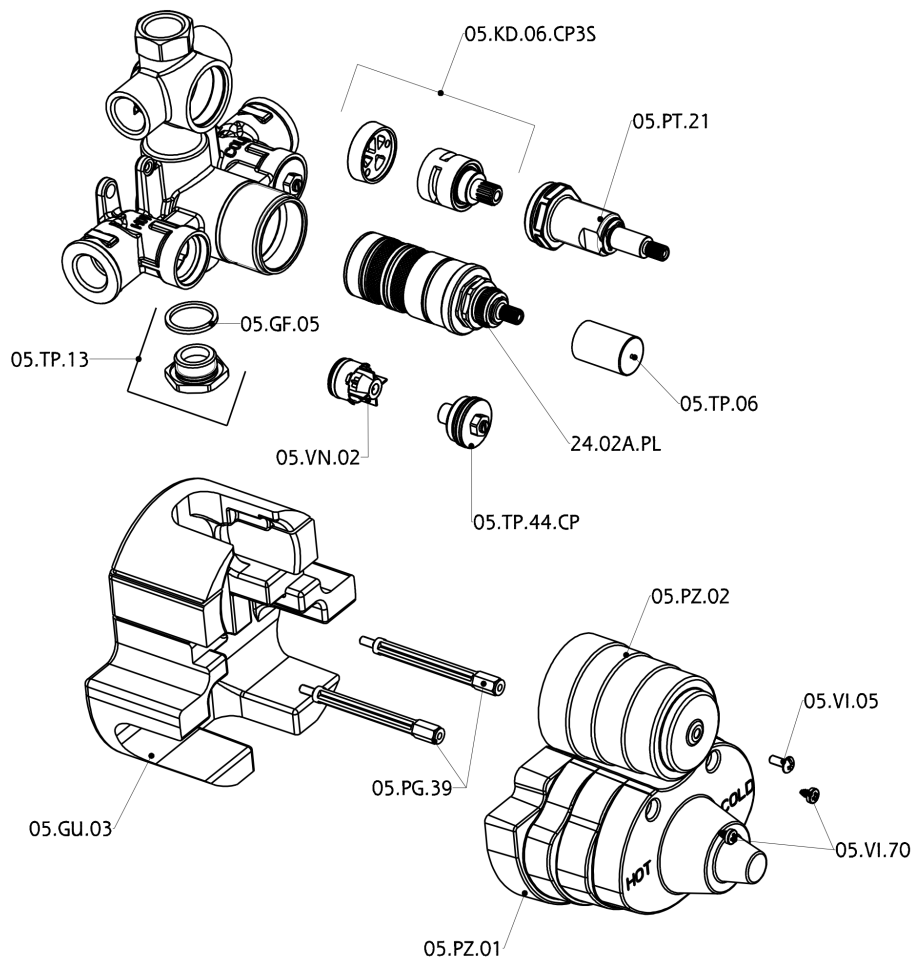

Exposed part for 3-outlet con.thermo.shower valve DADO_DD018200

DD018200

<https://en.huberitalia.com/exposed-part-for-3-outlet-con-thermo-shower-valve-dado-dd018200>

3-outlet Concealed thermostatic shower valve CONCEALED_ZB018201

ZB018201

<https://en.huberitalia.com/3-outlet-concealed-thermostatic-shower-valve-concealed-zb018201>

2024-12-22