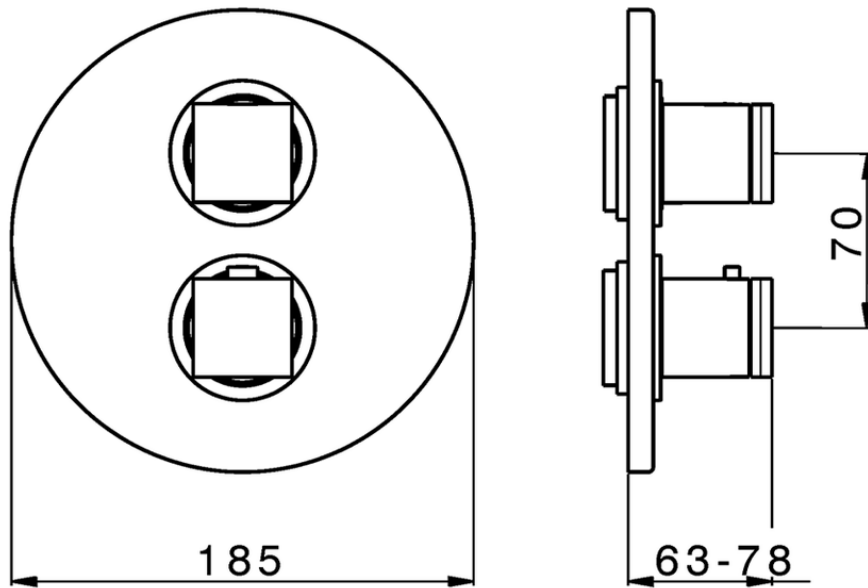

Exposed part for 3-outlet con.thermo.shower valve DADO_DD018200

DD018200

<https://en.huberitalia.com/exposed-part-for-3-outlet-con-thermo-shower-valve-dado-dd018200>

Piastra/Plate/Plaque/Platte/Placa

2-3mm: XX 25-40 YY 76-91

10 mm: XX 16-31 YY 65-80

ZB018201

<https://en.huberitalia.com/3-outlet-concealed-thermostatic-shower-valve-concealed-zb018201>

2024-12-04