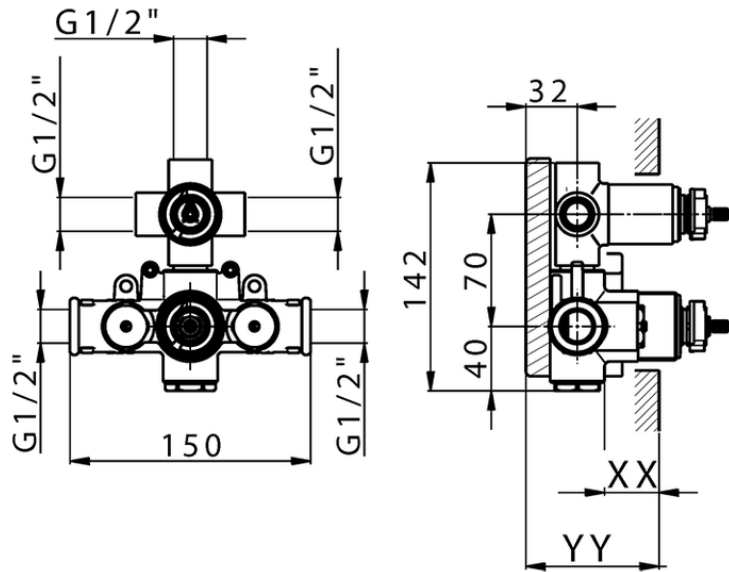

Exposed part for 3-outlet con.thermo.shower valve DADO_DD018200

DD018200

<https://en.huberitalia.com/exposed-part-for-3-outlet-con-thermo-shower-valve-dado-dd018200>

Piastra/Plate/Plaque/Platte/Placa

2-3mm: XX 25-40 YY 76-91

10 mm: XX 16-31 YY 65-80

ZB018201

<https://en.huberitalia.com/3-outlet-concealed-thermostatic-shower-valve-concealed-zb018201>

2024-12-04