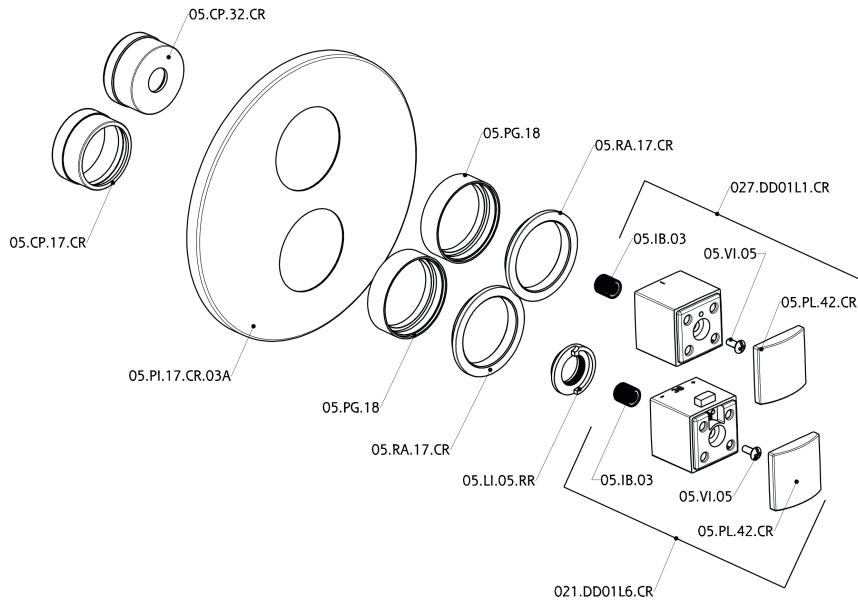

## Exposed part for 3-outlet con.thermo.shower valve DADO\_DD018200

DD018200

<https://en.huberitalia.com/exposed-part-for-3-outlet-con-thermo-shower-valve-dado-dd018200>

## 3-outlet Concealed thermostatic shower valve CONCEALED\_ZB018201

ZB018201

<https://en.huberitalia.com/3-outlet-concealed-thermostatic-shower-valve-concealed-zb018201>

2024-12-04