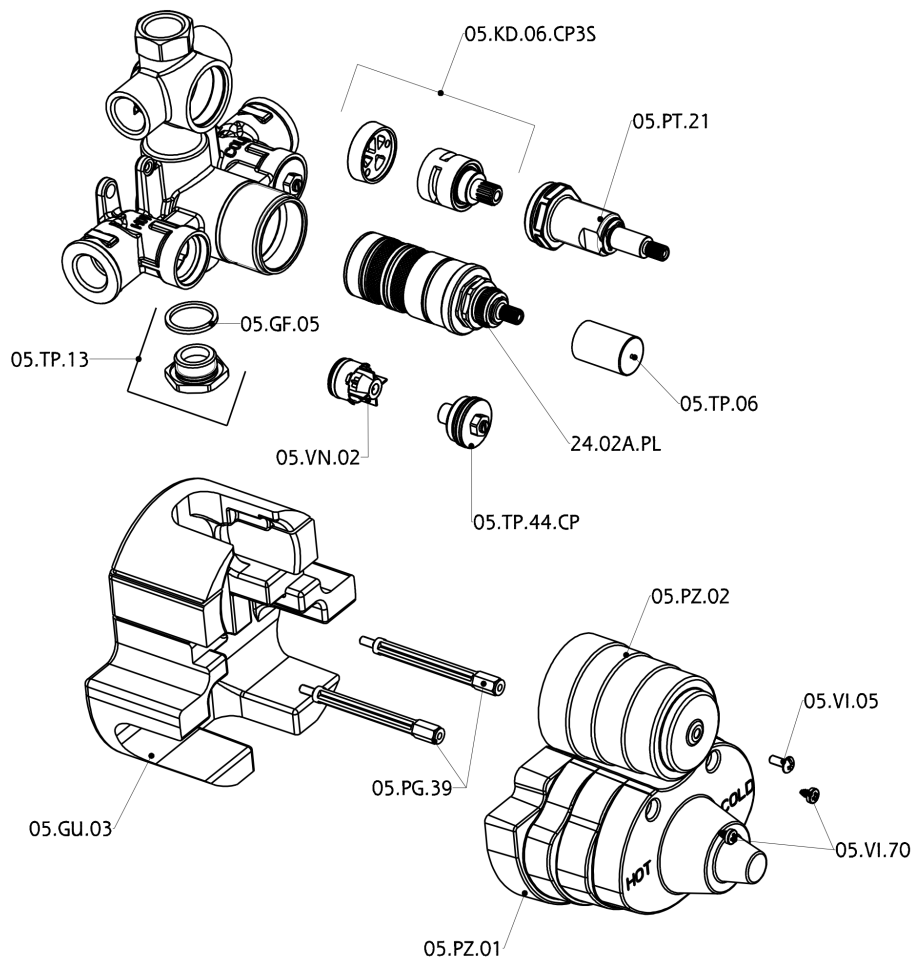

## Exposed part for 3-outlet con.thermo.shower valve DADO\_DD018200

DD018200

<https://en.huberitalia.com/exposed-part-for-3-outlet-con-thermo-shower-valve-dado-dd018200>

## 3-outlet Concealed thermostatic shower valve CONCEALED\_ZB018201

ZB018201

<https://en.huberitalia.com/3-outlet-concealed-thermostatic-shower-valve-concealed-zb018201>

2024-12-04