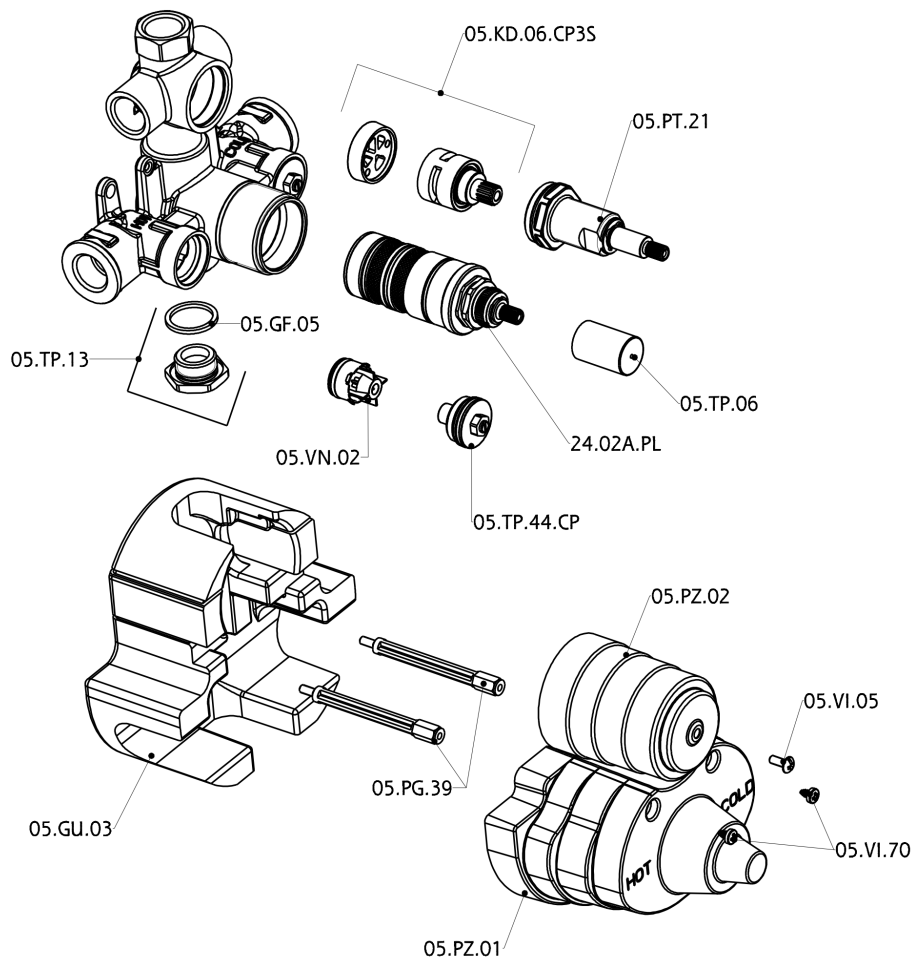

## Exposed part for 3-outlet con.thermo.shower valve DADO\_DD018200

DD018200

<https://en.huberitalia.com/exposed-part-for-3-outlet-con-thermo-shower-valve-dado-dd018200>

## 3-outlet Concealed thermostatic shower valve CONCEALED\_ZB018201

ZB018201

<https://en.huberitalia.com/3-outlet-concealed-thermostatic-shower-valve-concealed-zb018201>

2024-12-22