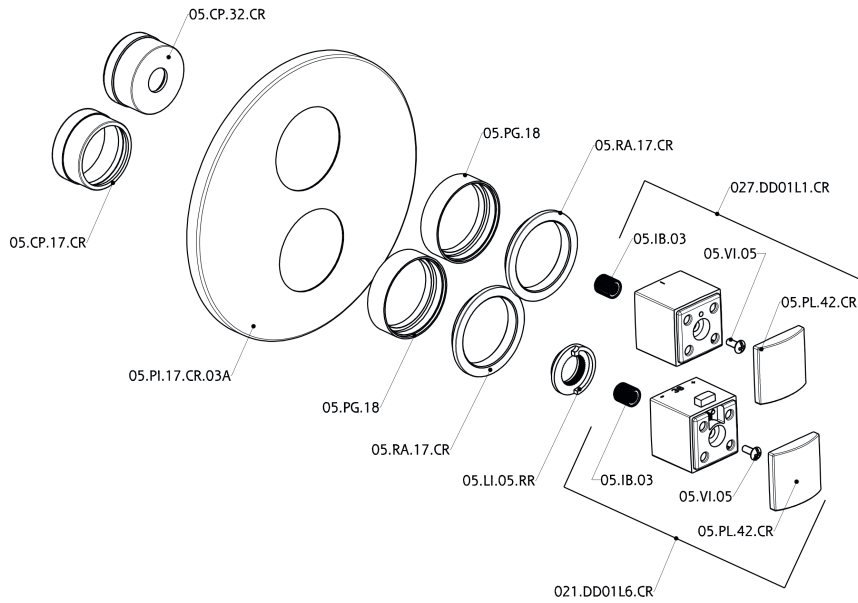

## Exposed part for 3-outlet con.thermo.shower valve DADO\_DD018200

DD018200

<https://en.huberitalia.com/exposed-part-for-3-outlet-con-thermo-shower-valve-dado-dd018200>

## 3-outlet Concealed thermostatic shower valve CONCEALED\_ZB018201

ZB018201

<https://en.huberitalia.com/3-outlet-concealed-thermostatic-shower-valve-concealed-zb018201>

2024-12-22