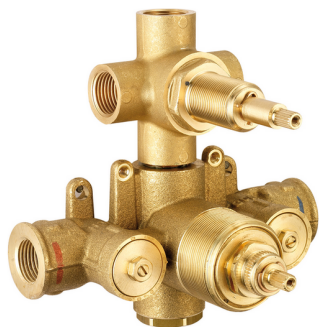

Exposed part for 3-outlet con.thermo.shower valve DADO_DD018200

MODEL **DD018200**

Exposed part for 3-outlet thermostatic mixer, with 3 outlet diverter, without concealed part, for item ZB018201

AVAILABLE FINISHINGS

-  **21** 21 Chrome
-  **2B** 2B Polished Nickel
-  **2F** 2F Brushed Nickel
-  **40** 40 Matt Black
-  **4Q** 4Q Matt White

CHARACTERISTICS

Installation **Concealed**
 Required concealed parts **ZB018201**

Thermostatic

The Huber thermostatic is your personal water manager, helping you to handle, control and save water and energy.

Exposed part for 3-outlet con.thermo.shower valve DADO_DD018200

DD018200

<https://en.huberitalia.com/exposed-part-for-3-outlet-con-thermo-shower-valve-dado-dd018200>

3-outlet Concealed thermostatic shower valve CONCEALED_ZB018201

MODEL **ZB018201**

3-Outlet Concealed thermostatic mixer, with 3-outlet diverter, without trim kit

AVAILABLE FINISHINGS

CHARACTERISTICS

Installation	Concealed
Cartridge Spare Parts	24.04A.PP
8x20 Plus P Thermostatic Valve	
Concealed	1