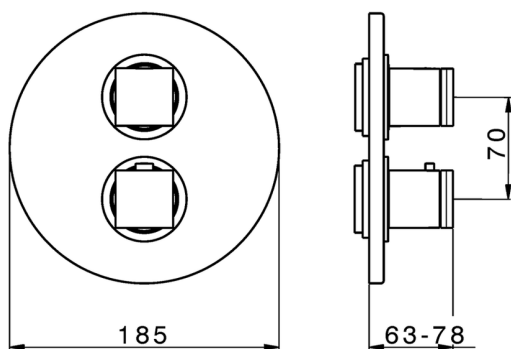

Exposed part for 3-outlet con.thermo.shower valve DADO_DD018200

MODEL **DD018200**

Exposed part for 3-outlet thermostatic mixer, with 3 outlet diverter, without concealed part, for item ZB018201

AVAILABLE FINISHINGS

-  **21** 21 Chrome
-  **2B** 2B Polished Nickel
-  **2F** 2F Brushed Nickel
-  **40** 40 Matt Black
-  **4Q** 4Q Matt White

CHARACTERISTICS

Installation **Concealed**
 Required concealed parts **ZB018201**

Piastra/Plate/Plaque/Platte/Placa

2-3mm: XX 25-40 YY 76-91

10 mm: XX 16-31 YY 65-80

DeviaStop

The Huber Devia Stop technology allows to adjust the water flow and to direct it to the selected output point (overhead soaker, hand shower, etc).