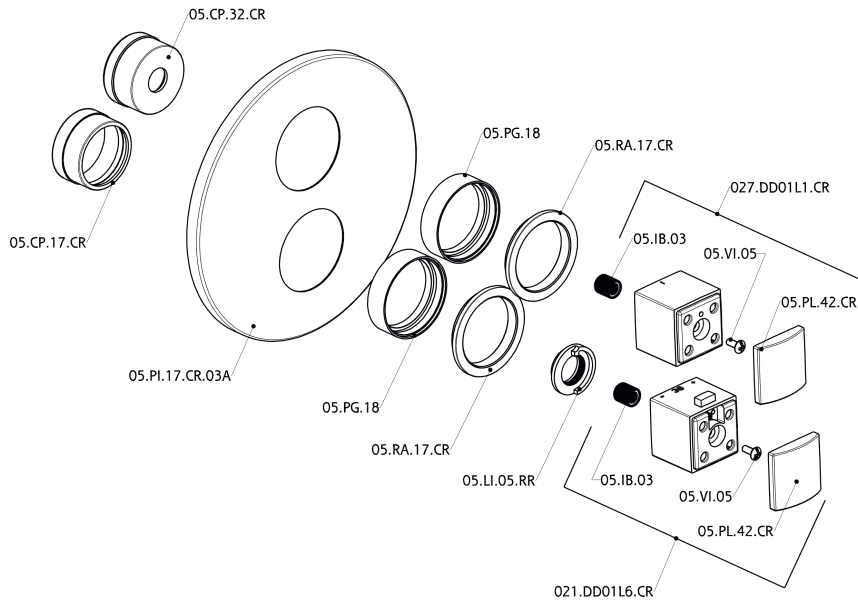

Exposed part for 3-outlet con.thermo.shower valve DADO_DD018200

MODEL **DD018200**

Exposed part for 3-outlet thermostatic mixer, with 3 outlet diverter, without concealed part, for item ZB018201

AVAILABLE FINISHINGS

Thermostatic

The Huber thermostatic is your personal water manager, helping you to handle, control and save water and energy.

Exposed part for 3-outlet con.thermo.shower valve DADO_DD018200

DD018200

<https://en.huberitalia.com/exposed-part-for-3-outlet-con-thermo-shower-valve-dado-dd018200>

3-outlet Concealed thermostatic shower valve CONCEALED_ZB018201

MODEL **ZB018201**

3-Outlet Concealed thermostatic mixer, with 3-outlet diverter, without trim kit

AVAILABLE FINISHINGS

CHARACTERISTICS

Installation	Concealed
Cartridge Spare Parts	24.04A.PP
8x20 Plus P Thermostatic Valve	
Concealed	1

Piastra/Plate/Plaque/Platte/Placa

2-3mm: XX 25-40 YY 76-91

10 mm: XX 16-31 YY 65-80

DeviaStop

The Huber Devia Stop technology allows to adjust the water flow and to direct it to the selected output point (overhead soaker, hand shower, etc).