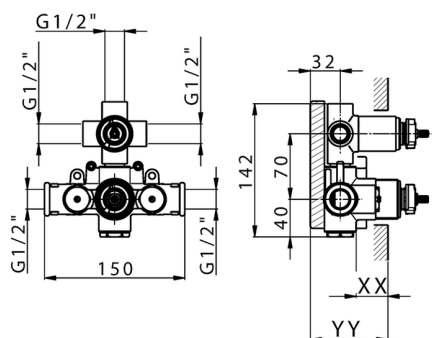

3-outlet Concealed thermostatic shower valve CONCEALED_ZB018201

MODEL **ZB018201**

3-Outlet Concealed thermostatic mixer, with 3-outlet diverter, without trim kit

AVAILABLE FINISHINGS

CHARACTERISTICS

Installation	Concealed
Cartridge Spare Parts	24.04A.PP
8x20 Plus P Thermostatic Valve	
Concealed	1

Piastra/Plate/Plaque/Platte/Placa

2-3mm: XX 25-40 YY 76-91

10 mm: XX 16-31 YY 65-80

DeviaStop

The Huber Devia Stop technology allows to adjust the water flow and to direct it to the selected output point (overhead soaker, hand shower, etc).