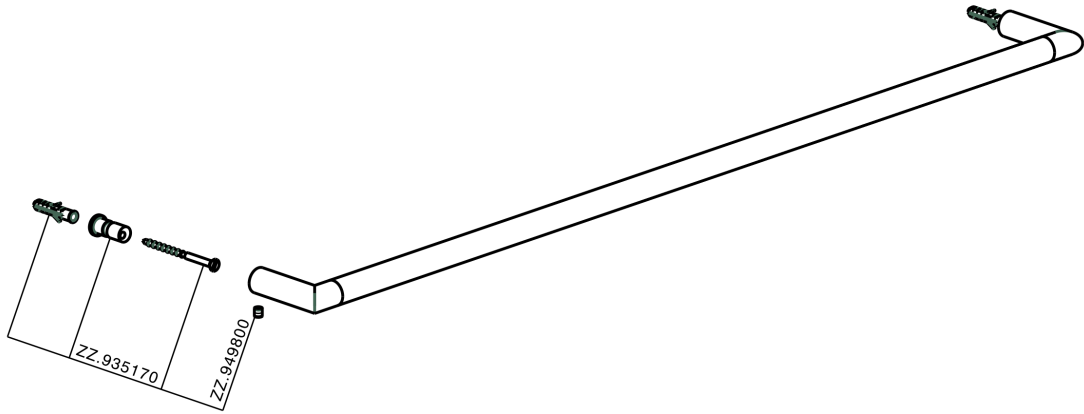

Towel holder BATHROOM ACCESSORIES_SI090103

MODEL **SI090103**

Towel holder

AVAILABLE FINISHINGS

-  **21** 21 Chrome
-  **2B** 2B Polished Nickel
-  **2F** 2F Brushed Nickel
-  **2P** 2P Rose Gold
-  **2Q** 2Q Black Titanium
-  **40** 40 Matt Black
-  **4Q** 4Q Matt White

CHARACTERISTICS

Towel holder BATHROOM ACCESSORIES_SI090103

SI090103

<https://en.huberitalia.com/towel-holder-bathroom-accessories-si090103>

2026-06-26