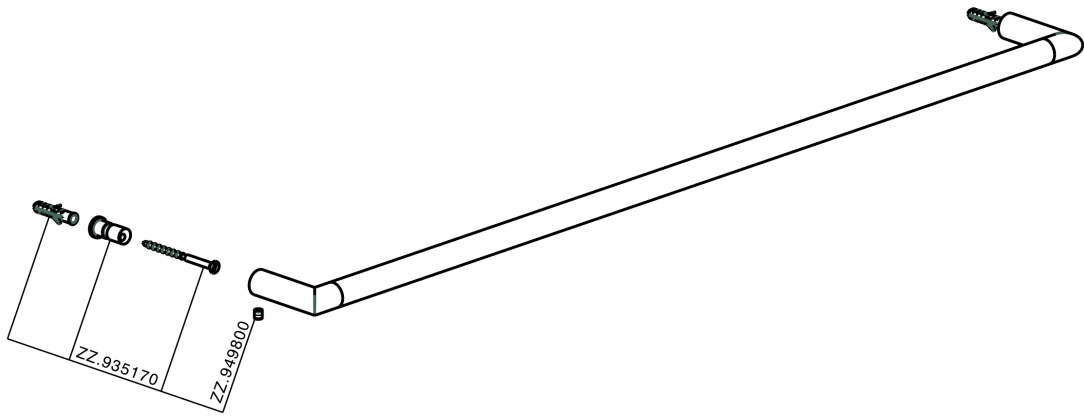

Towel holder BATHROOM ACCESSORIES_SI090103

MODEL **SI090103**

Towel holder

AVAILABLE FINISHINGS

-  **21** 21 Chrome
-  **2B** 2B Polished Nickel
-  **2F** 2F Brushed Nickel
-  **2P** 2P Rose Gold
-  **2Q** 2Q Black Titanium
-  **40** 40 Matt Black
-  **4Q** 4Q Matt White

CHARACTERISTICS

Towel holder BATHROOM ACCESSORIES_SI090103

SI090103

<https://en.huberitalia.com/towel-holder-bathroom-accessories-si090103>

2026-04-08