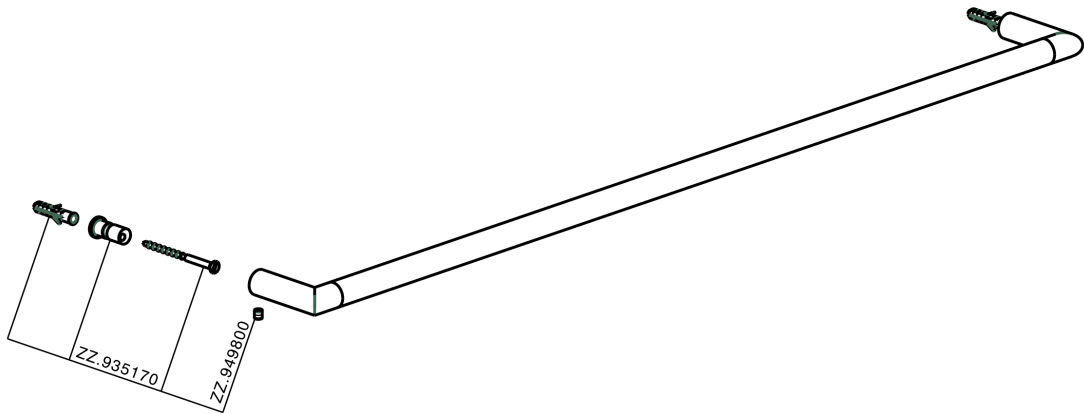

Towel holder BATHROOM ACCESSORIES_SI090103

MODEL **SI090103**

Towel holder

AVAILABLE FINISHINGS

-  **21** 21 Chrome
-  **2B** 2B Polished Nickel
-  **2F** 2F Brushed Nickel
-  **2P** 2P Rose Gold
-  **2Q** 2Q Black Titanium
-  **40** 40 Matt Black
-  **4Q** 4Q Matt White

CHARACTERISTICS

Towel holder BATHROOM ACCESSORIES_SI090103

SI090103

<https://en.huberitalia.com/towel-holder-bathroom-accessories-si090103>

2026-04-10