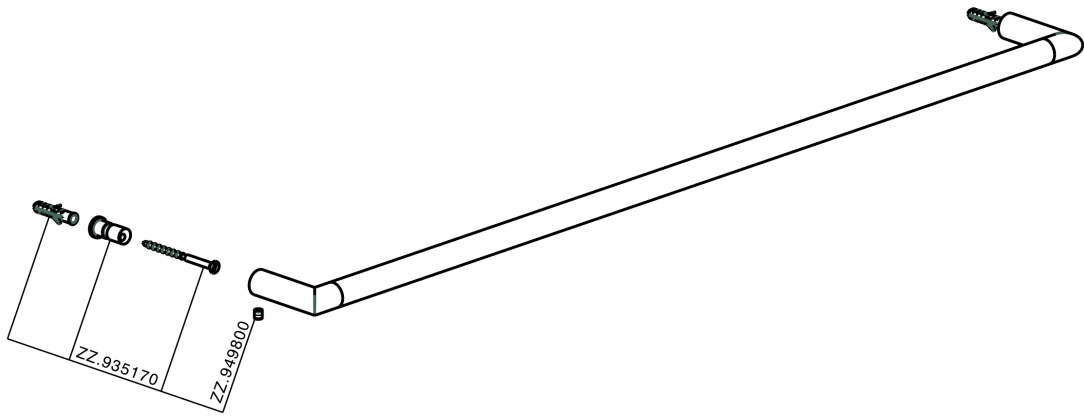

Towel holder BATHROOM ACCESSORIES_SI090103

MODEL **SI090103**

Towel holder

AVAILABLE FINISHINGS

-  **21** 21 Chrome
-  **2B** 2B Polished Nickel
-  **2F** 2F Brushed Nickel
-  **2P** 2P Rose Gold
-  **2Q** 2Q Black Titanium
-  **40** 40 Matt Black
-  **4Q** 4Q Matt White

CHARACTERISTICS

Towel holder BATHROOM ACCESSORIES_SI090103

SI090103

<https://en.huberitalia.com/towel-holder-bathroom-accessories-si090103>

2026-06-06