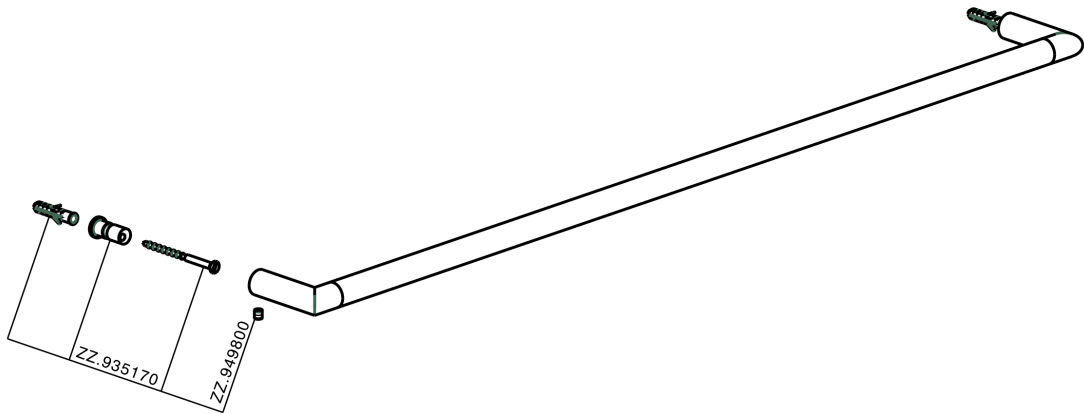

Towel holder BATHROOM ACCESSORIES_SI090103

MODEL **SI090103**

Towel holder

AVAILABLE FINISHINGS

-  **21** 21 Chrome
-  **2B** 2B Polished Nickel
-  **2F** 2F Brushed Nickel
-  **2P** 2P Rose Gold
-  **2Q** 2Q Black Titanium
-  **40** 40 Matt Black
-  **4Q** 4Q Matt White

CHARACTERISTICS

Towel holder BATHROOM ACCESSORIES_SI090103

SI090103

<https://en.huberitalia.com/towel-holder-bathroom-accessories-si090103>

2026-04-14