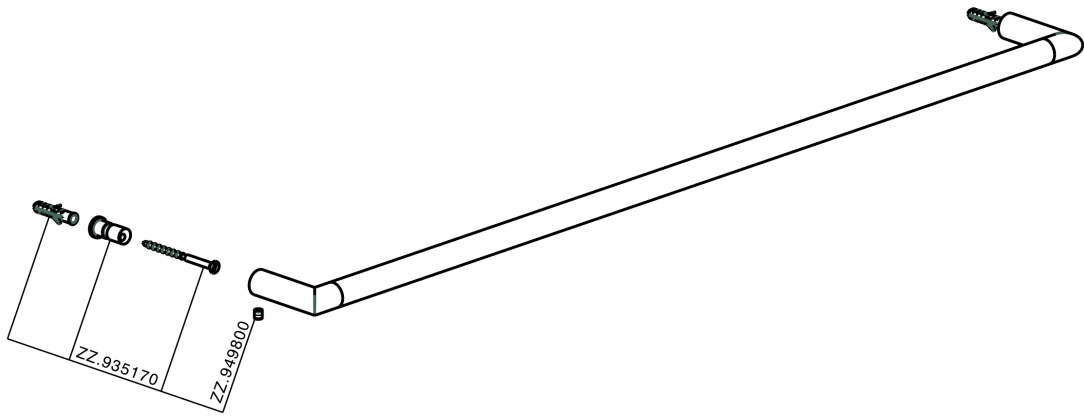

Towel holder BATHROOM ACCESSORIES_SI090103

MODEL **SI090103**

Towel holder

AVAILABLE FINISHINGS

-  **21** 21 Chrome
-  **2B** 2B Polished Nickel
-  **2F** 2F Brushed Nickel
-  **2P** 2P Rose Gold
-  **2Q** 2Q Black Titanium
-  **40** 40 Matt Black
-  **4Q** 4Q Matt White

CHARACTERISTICS

Towel holder BATHROOM ACCESSORIES_SI090103

SI090103

<https://en.huberitalia.com/towel-holder-bathroom-accessories-si090103>

2026-05-15