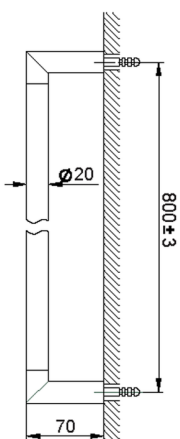

Towel holder BATHROOM ACCESSORIES_SI090103

MODEL **SI090103**

Towel holder

AVAILABLE FINISHINGS

- 
21 21 Chrome
- 
2B 2B Polished Nickel
- 
2F 2F Brushed Nickel
- 
2P 2P Rose Gold
- 
2Q 2Q Black Titanium
- 
40 40 Matt Black
- 
4Q 4Q Matt White