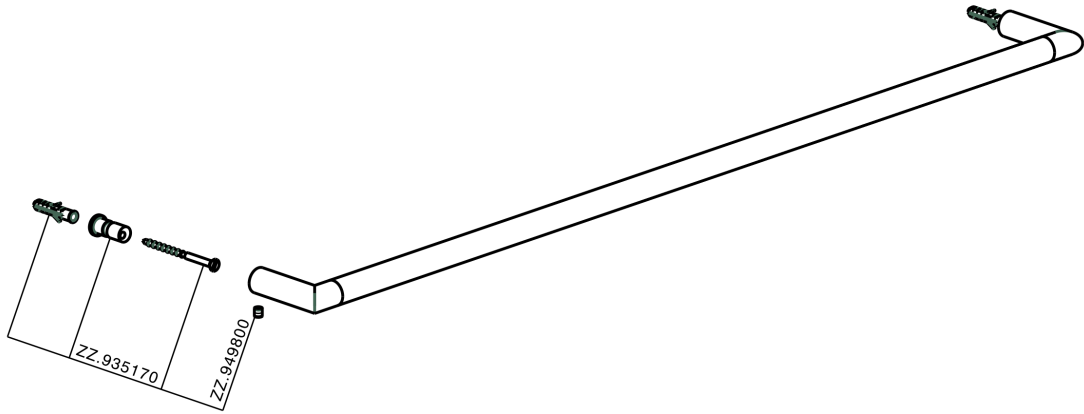

Towel holder BATHROOM ACCESSORIES_SI090103

MODEL **SI090103**

Towel holder

AVAILABLE FINISHINGS

- 
21 21 Chrome
- 
2B 2B Polished Nickel
- 
2F 2F Brushed Nickel
- 
2P 2P Rose Gold
- 
2Q 2Q Black Titanium
- 
40 40 Matt Black
- 
4Q 4Q Matt White

CHARACTERISTICS

Towel holder BATHROOM ACCESSORIES_SI090103

SI090103

<https://en.huberitalia.com/towel-holder-bathroom-accessories-si090103>

2026-04-07