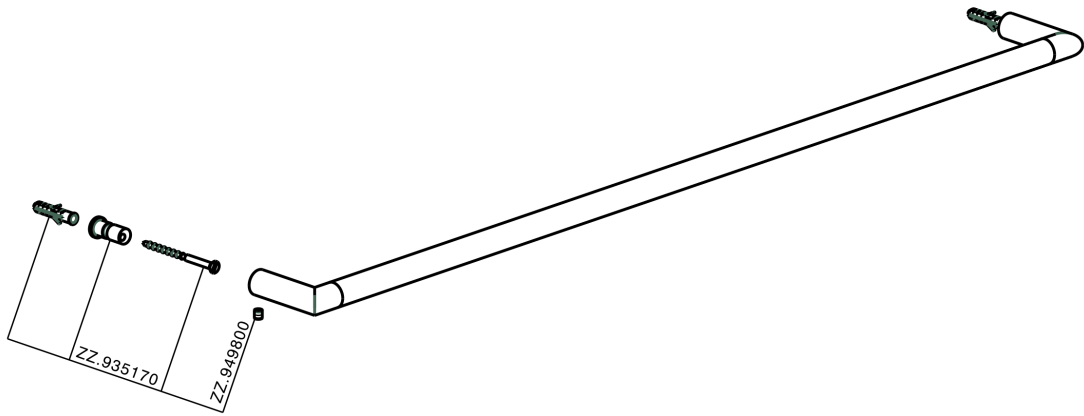

Towel holder BATHROOM ACCESSORIES_SI090103

MODEL **SI090103**

Towel holder

AVAILABLE FINISHINGS

-  **21** 21 Chrome
-  **2B** 2B Polished Nickel
-  **2F** 2F Brushed Nickel
-  **2P** 2P Rose Gold
-  **2Q** 2Q Black Titanium
-  **40** 40 Matt Black
-  **4Q** 4Q Matt White

CHARACTERISTICS

Towel holder BATHROOM ACCESSORIES_SI090103

SI090103

<https://en.huberitalia.com/towel-holder-bathroom-accessories-si090103>

2026-02-03