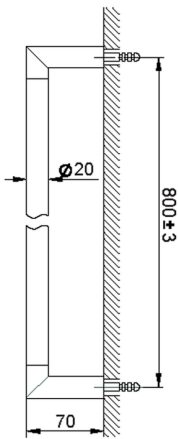

Towel holder BATHROOM ACCESSORIES_SI090103

MODEL **SI090103**

Towel holder

AVAILABLE FINISHINGS

-  **21** 21 Chrome
-  **2B** 2B Polished Nickel
-  **2F** 2F Brushed Nickel
-  **2P** 2P Rose Gold
-  **2Q** 2Q Black Titanium
-  **40** 40 Matt Black
-  **4Q** 4Q Matt White