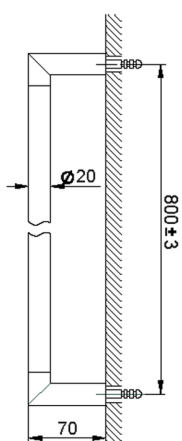

Towel holder BATHROOM ACCESSORIES_SI090103

MODEL **SI090103**

Towel holder

AVAILABLE FINISHINGS

- **21** 21 Chrome
- **2B** 2B Polished Nickel
- **2F** 2F Brushed Nickel
- **2P** 2P Rose Gold
- **2Q** 2Q Black Titanium
- **40** 40 Matt Black
- **4Q** 4Q Matt White