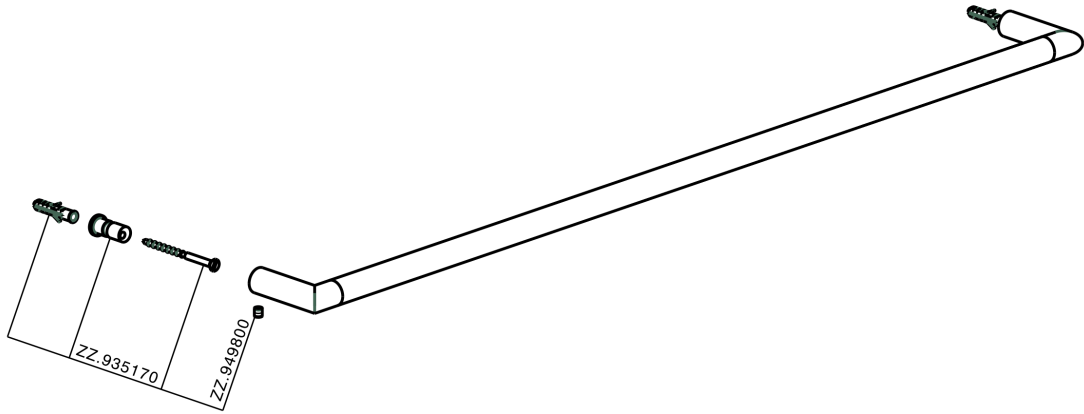

Towel holder BATHROOM ACCESSORIES_SI090103

MODEL **SI090103**

Towel holder

AVAILABLE FINISHINGS

-  **21** 21 Chrome
-  **2B** 2B Polished Nickel
-  **2F** 2F Brushed Nickel
-  **2P** 2P Rose Gold
-  **2Q** 2Q Black Titanium
-  **40** 40 Matt Black
-  **4Q** 4Q Matt White

CHARACTERISTICS

Towel holder BATHROOM ACCESSORIES_SI090103

SI090103

<https://en.huberitalia.com/towel-holder-bathroom-accessories-si090103>

2026-06-15