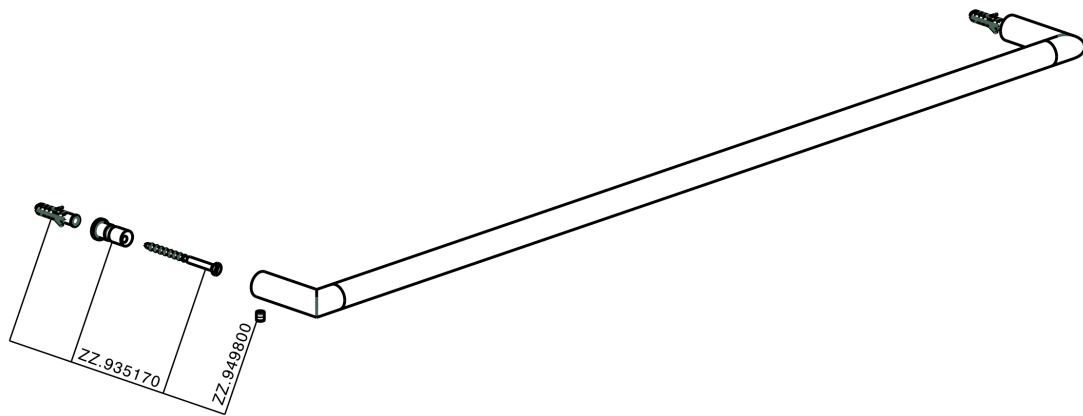

Towel holder BATHROOM ACCESSORIES_SI090103

SI090103

<https://en.huberitalia.com/towel-holder-bathroom-accessories-si090103>

2026-04-06