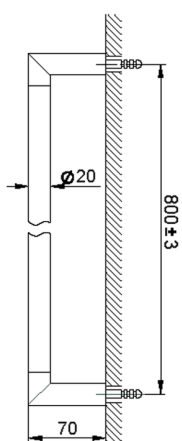

Towel holder BATHROOM ACCESSORIES_SI090103

MODEL **SI090103**

Towel holder

AVAILABLE FINISHINGS

-  **21** 21 Chrome
-  **2B** 2B Polished Nickel
-  **2F** 2F Brushed Nickel
-  **2P** 2P Rose Gold
-  **2Q** 2Q Black Titanium
-  **40** 40 Matt Black
-  **4Q** 4Q Matt White