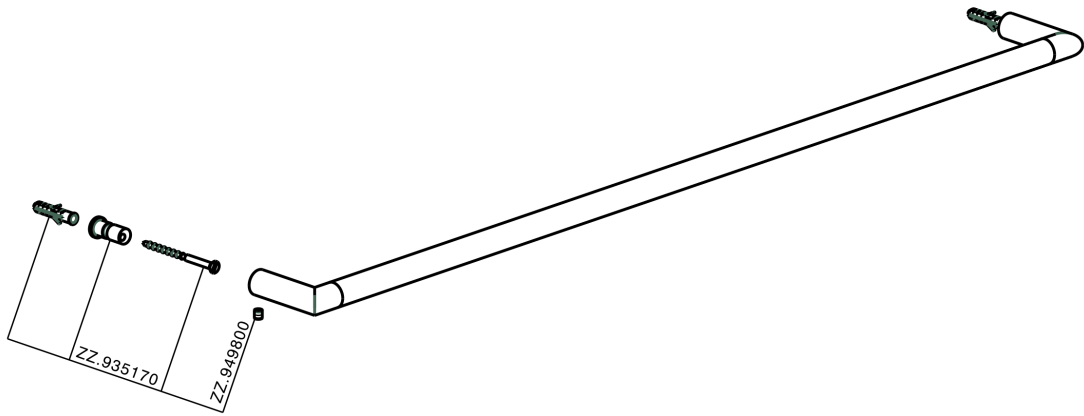

Towel holder BATHROOM ACCESSORIES_SI090103

MODEL **SI090103**

Towel holder

AVAILABLE FINISHINGS

-  **21** 21 Chrome
-  **2B** 2B Polished Nickel
-  **2F** 2F Brushed Nickel
-  **2P** 2P Rose Gold
-  **2Q** 2Q Black Titanium
-  **40** 40 Matt Black
-  **4Q** 4Q Matt White

CHARACTERISTICS

Towel holder BATHROOM ACCESSORIES_SI090103

SI090103

<https://en.huberitalia.com/towel-holder-bathroom-accessories-si090103>

2026-02-04