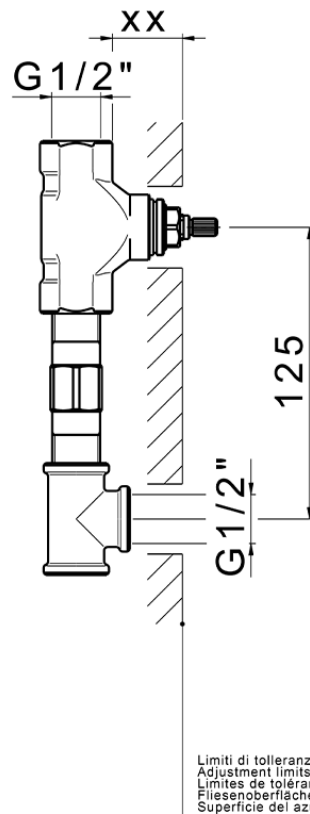

Concealed washbasin mixer CONCEALED_ZB033510

Serie's code	Size XX
CX 1351	20-35
CF 1351	20-35
CX 0331	20-35
CF 0331	20-35
CX 0200	20-35
CF 0200	20-35
BA 1351	20-35
GS 1351	20-35
GL 1351	20-35
MN 1351	20-35
LN 1351	20-35
LV 1351	33-48
LY 1351	33-48
CU 1351	33-48
SM 1351	30-45
AA 1351	10-30
AC 1351	10-30
AR 1351	15-25
PZ 1351	10-30
RG 1351	10-30
TS 1351	10-30
VT 1351	10-30
CS 1351	10-30
WA 1351	45-68
X1 1351	33-45
X2 1351	33-45
X3 1351	33-45
X4 1351	33-45
X5 1351	33-45
RI 1351	20-35
RM 1351	20-35

ZB033510

<https://en.huberitalia.com/concealed-washbasin-mixer-concealed-zb033510>

2025-01-15