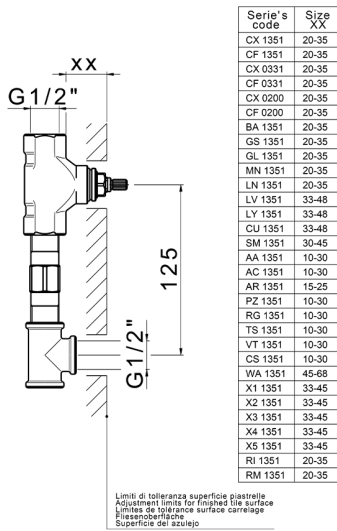

Concealed washbasin mixer CONCEALED_ZB033510

MODEL **ZB033510**

Concealed washbasin mixer, with two right headvalves

AVAILABLE FINISHINGS

04 04 Without finishing

CHARACTERISTICS

Concealed **1**

2025-01-15