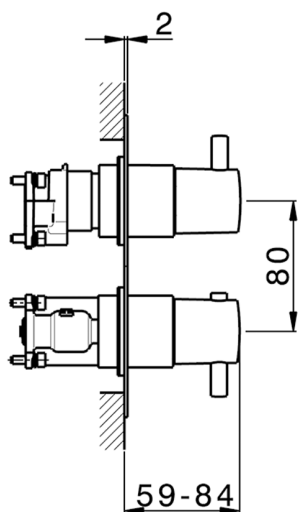

Exposed part for Thermostatic One Box Valve M32_MT0BT030

MODEL **MT0BT030**

Exposed part for Thermostatic One Box Valve, with 1-2-3 outlet devia stop, Minimum depth of installation: 67 mm, without concealed part, for items ZB00B030-ZB00B031

AVAILABLE FINISHINGS

-  **21** 21 Chrome
-  **26** 26 Old Copper
-  **2F** 2F Brushed Nickel
-  **2W** 2W Brushed Gold
-  **40** 40 Matt Black
-  **4Q** 4Q Matt White

CHARACTERISTICS

Cartridge Spare Parts **24.04A.PP**
 Installation **Concealed**
 Required concealed parts **ZB00B031**
ZB00B030