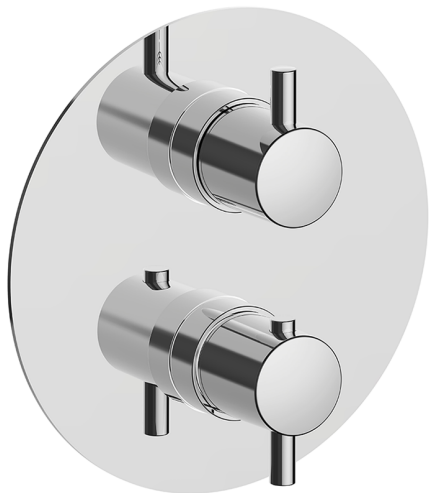

Exposed part for Thermostatic One Box Valve M32_MT0BT030

MODEL **MT0BT030**

Exposed part for Thermostatic One Box Valve, with 1-2-3 outlet devia stop, Minimum depth of installation: 67 mm, without concealed part, for items ZB00B030-ZB00B031

AVAILABLE FINISHINGS

-  **21** 21 Chrome
-  **26** 26 Old Copper
-  **2F** 2F Brushed Nickel
-  **2W** 2W Brushed Gold
-  **40** 40 Matt Black
-  **4Q** 4Q Matt White

CHARACTERISTICS

Cartridge Spare Parts **24.04A.PP**
 Installation **Concealed**
 Required concealed parts **ZB00B031**
ZB00B030

DeviaStop

The Huber Devia Stop technology allows to adjust the water flow and to direct it to the selected output point (overhead soaker, hand shower, etc).

Thermostatic

The Huber thermostatic is your personal water manager, helping you to handle, control and save water and energy.

One Box Universal Concealed Part ONE BOX_ZB00B031

MODEL **ZB00B031**

One Box Universal Concealed Part, for 1 or 2 or 3 outlet thermostatic or single lever, without trim kit, with noise reducers, with sealing gasket