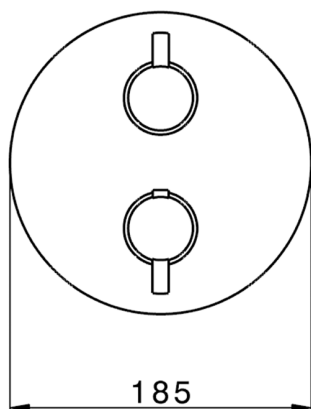

Exposed part for Thermostatic One Box Valve M32_MT0BT030

MODEL **MT0BT030**

Exposed part for Thermostatic One Box Valve, with 1-2-3 outlet devia stop, Minimum depth of installation: 67 mm, without concealed part, for items ZB00B030-ZB00B031

AVAILABLE FINISHINGS

-  **21** 21 Chrome
-  **26** 26 Old Copper
-  **2F** 2F Brushed Nickel
-  **2W** 2W Brushed Gold
-  **40** 40 Matt Black
-  **4Q** 4Q Matt White

CHARACTERISTICS

Cartridge Spare Parts **24.04A.PP**
 Installation **Concealed**
 Required concealed parts **ZB00B031**
ZB00B030