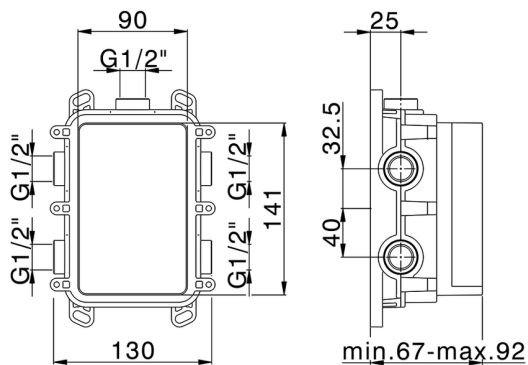

One Box Universal Concealed Part ONE BOX_ZB00B030

MODEL **ZB00B030**

One Box Universal Concealed Part, for 1 or 2 or 3 outlet thermostatic or single lever, without trim kit, without noise reducers, with sealing gasket

AVAILABLE FINISHINGS

04 04 Without finishing

CHARACTERISTICS

Concealed **1**
Installation **Concealed**

Thermostatic

The Huber thermostatic is your personal water manager, helping you to handle, control and save water and energy.

2024-12-18