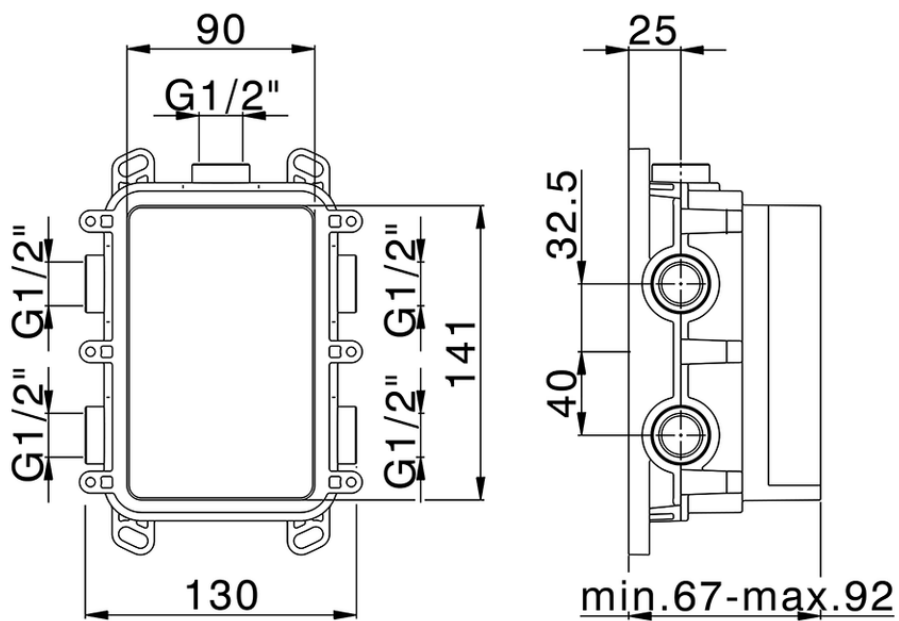

Exposed part for Thermostatic One Box Valve M32_MT0BT030

MT0BT030

<https://en.huberitalia.com/exposed-part-for-thermostatic-one-box-valve-m32-mt0bt030>

ZB00B031

<https://en.huberitalia.com/one-box-universal-concealed-part-one-box-zb00b031>