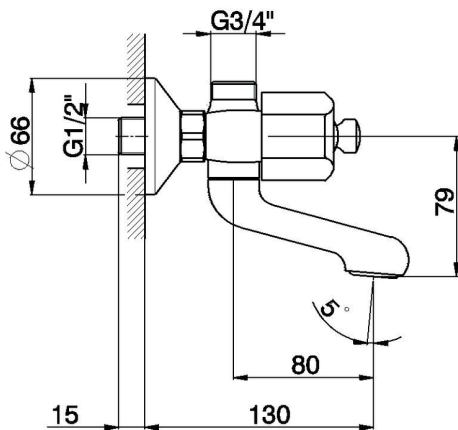

Bath mixer EVA_EV000130

MODEL **EV000130**

Bath mixer, without shower set, 1/2" M flexible connection, without handles

AVAILABLE FINISHINGS

CHARACTERISTICS

2024-11-15