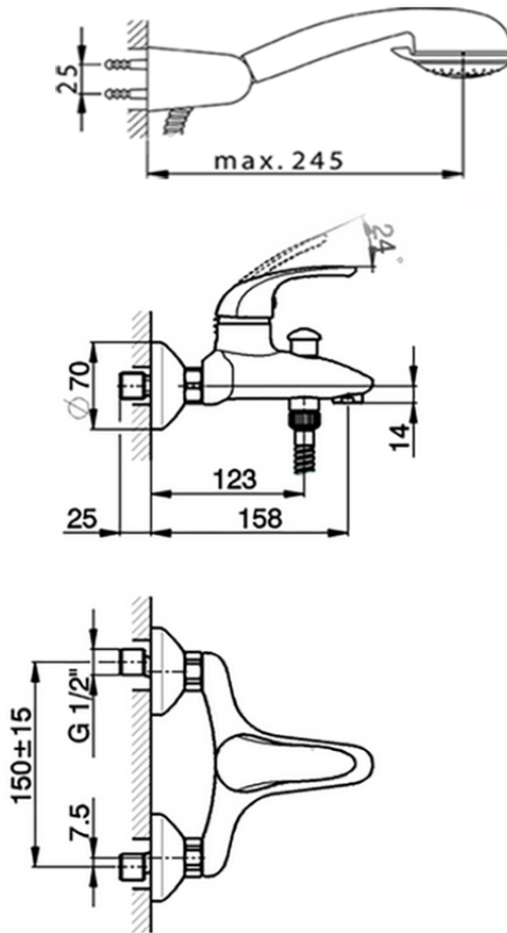

Single lever bath mixer, with shower set NORMA_NM000120

NM000120

<https://en.huberitalia.com/single-lever-bath-mixer-with-shower-set-norma-nm000120>

2026-06-06