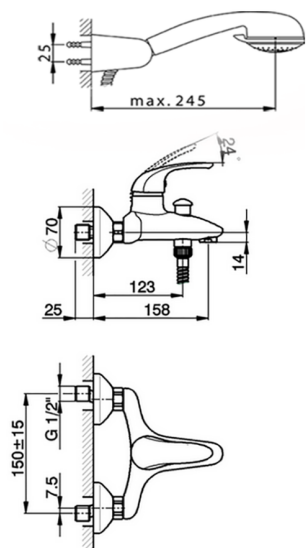

## Single lever bath mixer, with shower set NORMA\_NM000120

MODEL **NM000120**

Single lever bath mixer, with shower set, wall mounted adjustable handshower bracket, Teti ABS 3 sprays handshower, Brass 150 cm flexible hose

AVAILABLE FINISHINGS

CHARACTERISTICS

Cartridge Spare Parts **ZZ94034000**

**35 mm Cartridge**

2026-06-26