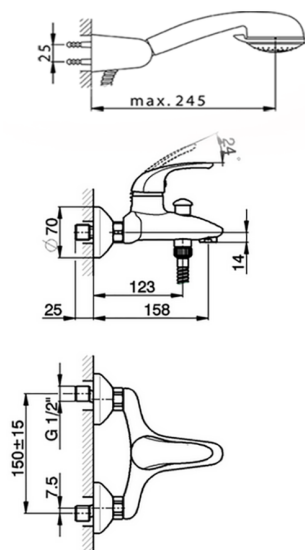

## Single lever bath mixer, with shower set NORMA\_NM000120

MODEL **NM000120**

Single lever bath mixer, with shower set, wall mounted adjustable handshower bracket, Teti ABS 3 sprays handshower, Brass 150 cm flexible hose

AVAILABLE FINISHINGS

CHARACTERISTICS

Cartridge Spare Parts **ZZ94034000**

**35 mm Cartridge**

2026-04-06