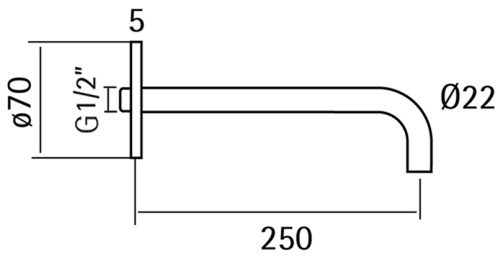

## Filler spout LYNOX\_LX000241

MODEL **LX000241**

Filler spout, 250 mm length, 1/2" M connection, Inox AISI 316L

AVAILABLE FINISHINGS

**D1** D1 Brushed Inox

CHARACTERISTICS

2026-06-26