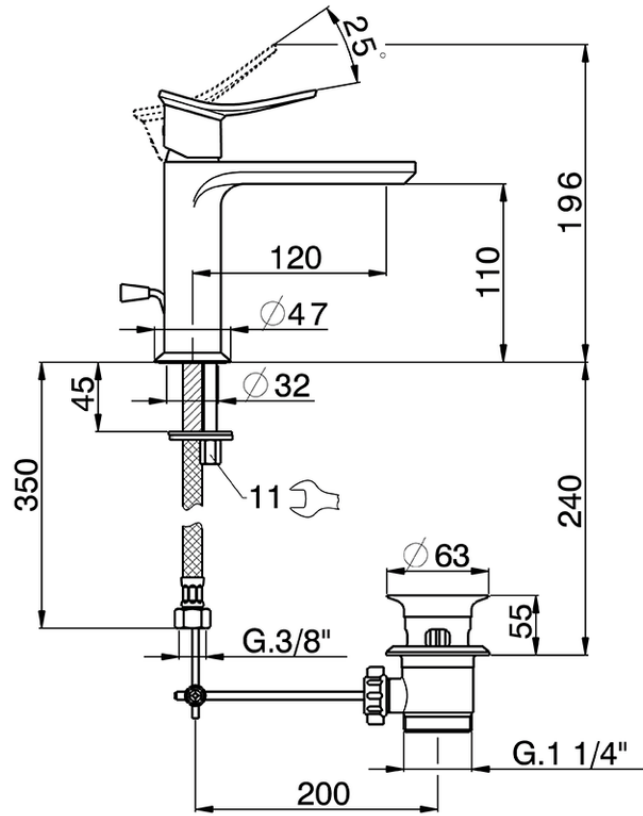

Single lever washbasin mixer HARLOCK_HC000514

HC000514

<https://en.huberitalia.com/single-lever-washbasin-mixer-harlock-hc000514>

2025-04-04