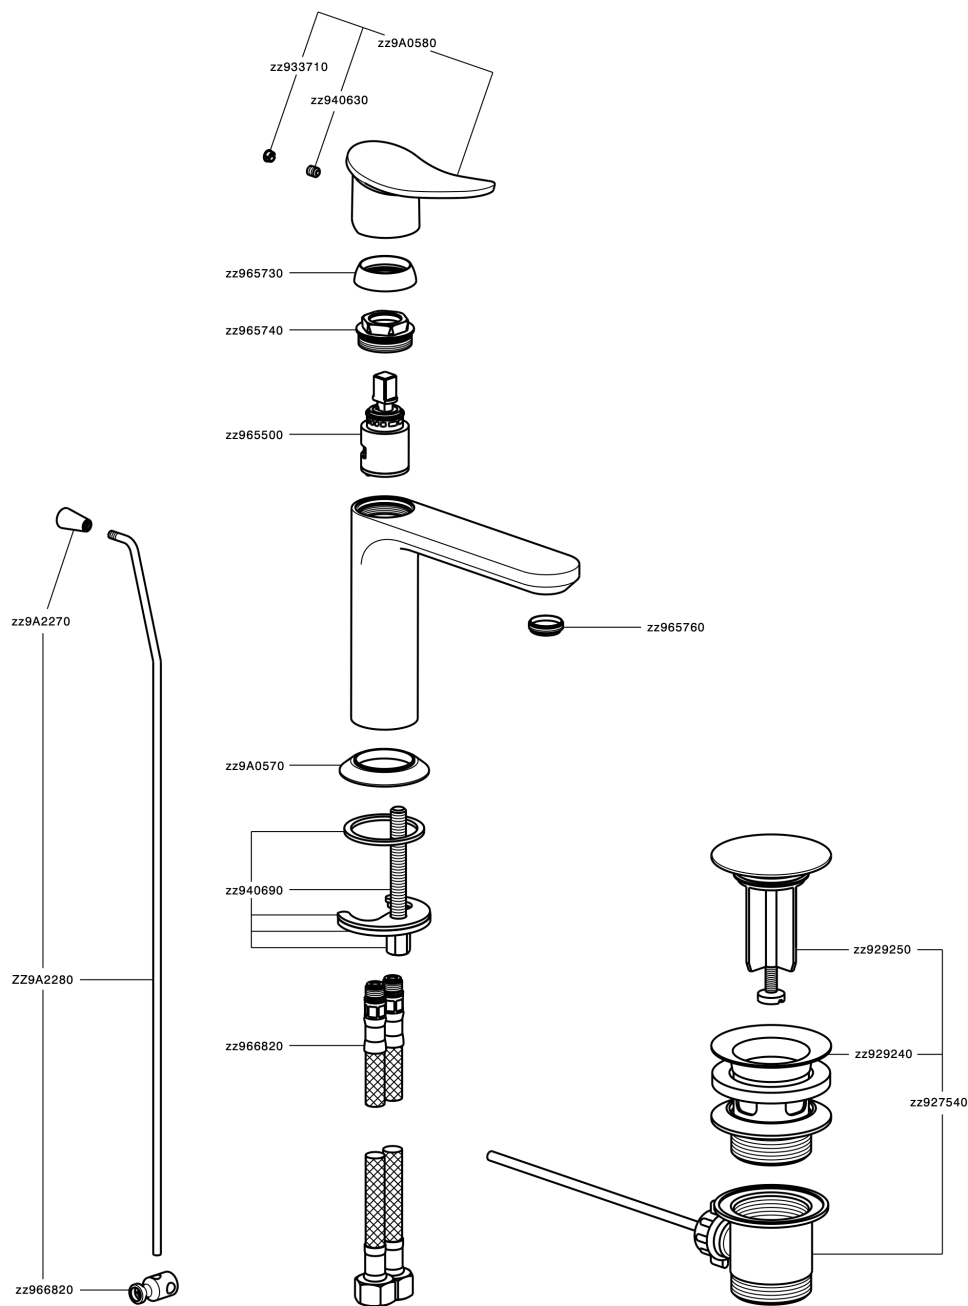

Single lever washbasin mixer HARLOCK_HC000514

HC000514

<https://en.huberitalia.com/single-lever-washbasin-mixer-harlock-hc000514>

2025-04-05