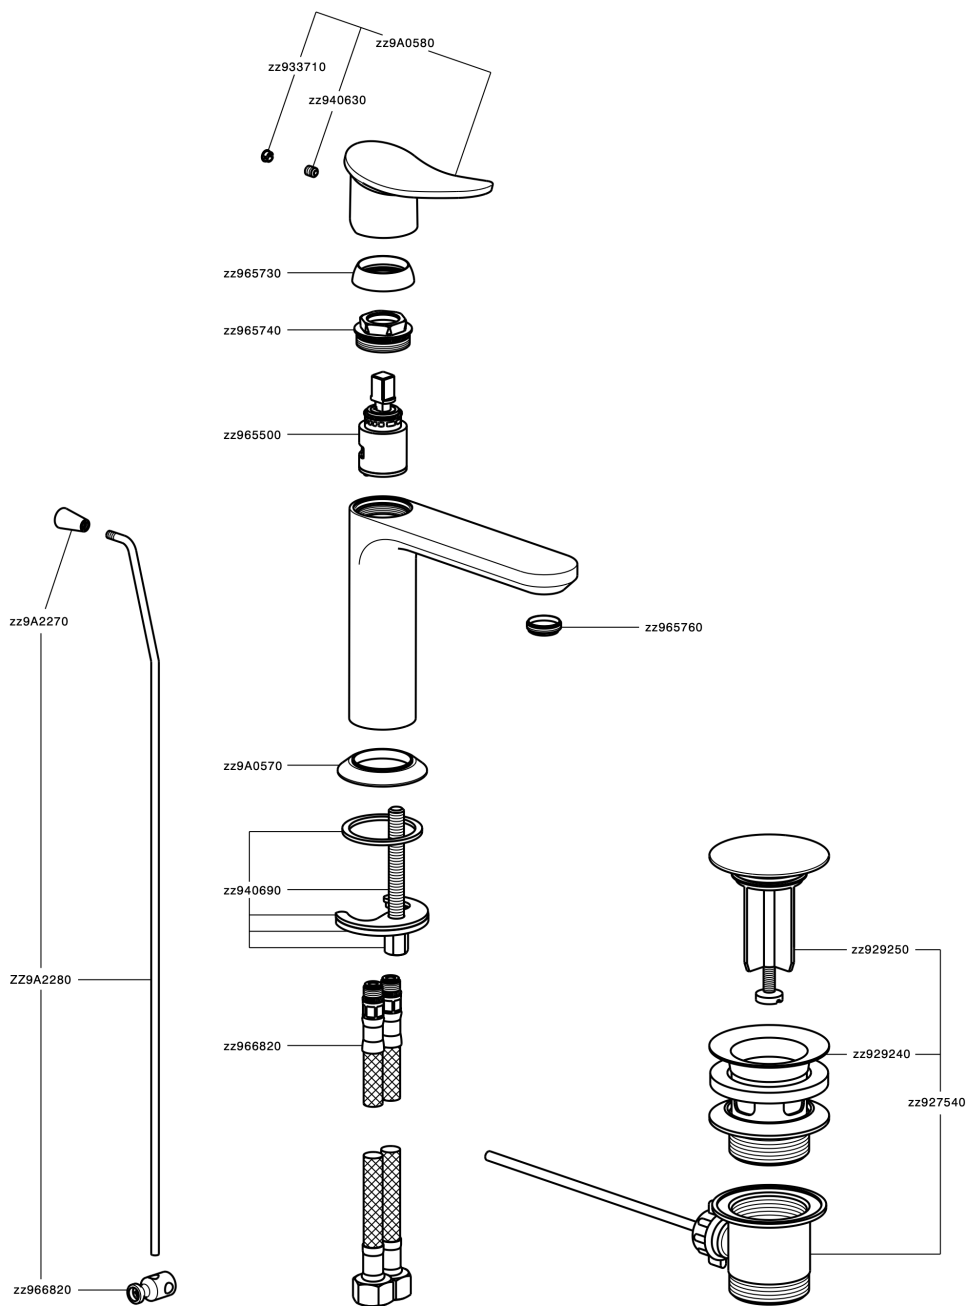

Single lever washbasin mixer HARLOCK_HC000514

HC000514

<https://en.huberitalia.com/single-lever-washbasin-mixer-harlock-hc000514>

2025-04-05