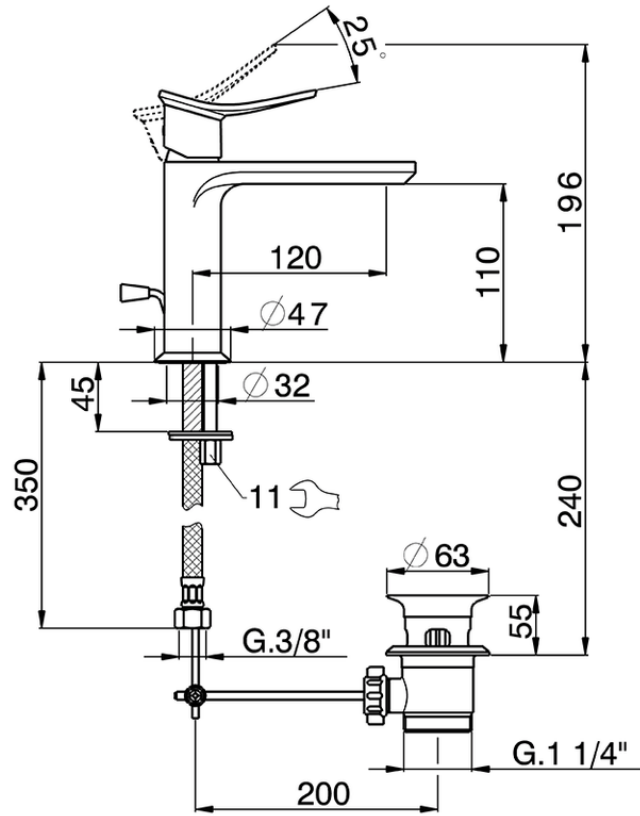

Single lever washbasin mixer HARLOCK_HC000514

HC000514

<https://en.huberitalia.com/single-lever-washbasin-mixer-harlock-hc000514>

2025-04-02