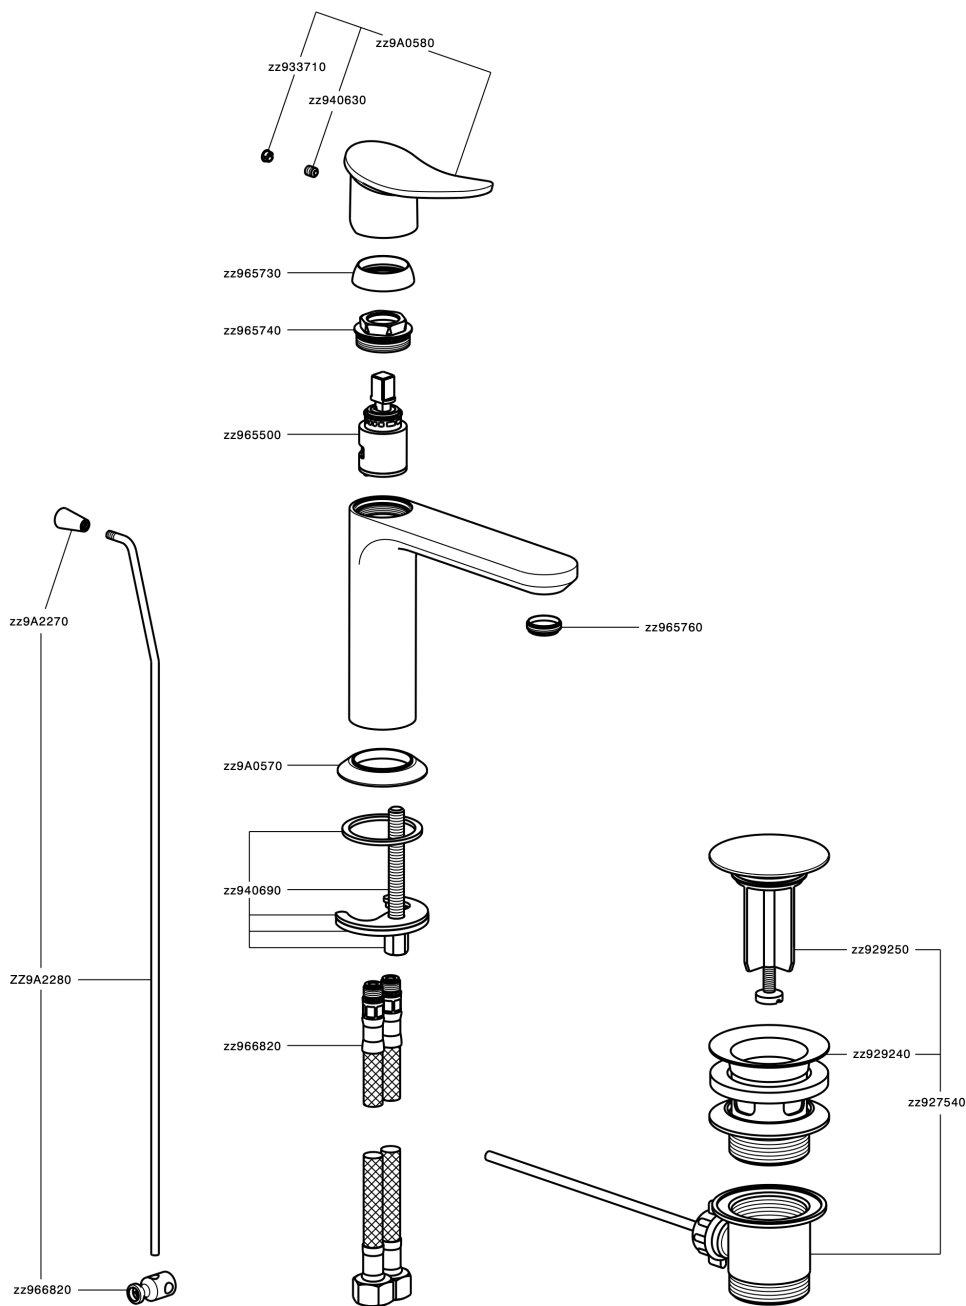

Single lever washbasin mixer HARLOCK_HC000514

HC000514

<https://en.huberitalia.com/single-lever-washbasin-mixer-harlock-hc000514>

2025-04-02