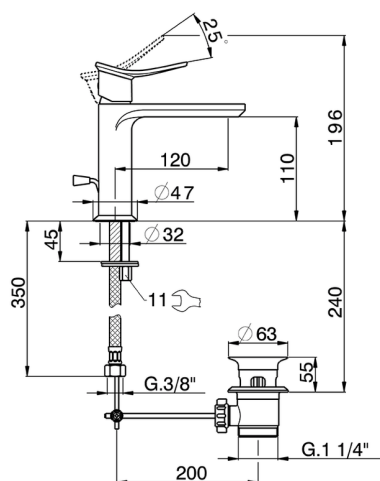

## Single lever washbasin mixer HARLOCK\_HC000514

MODEL **HC000514**

Single lever washbasin mixer, with 1"1/4 automatic pop up waste, G.3/8" stainless steel flexible hoses

### CHARACTERISTICS

Cartridge Spare Parts **ZZ96550000**

**25 mm Cartridge**

## Single lever washbasin mixer HARLOCK\_HC000514

HC000514

<https://en.huberitalia.com/single-lever-washbasin-mixer-harlock-hc000514>

2025-04-02