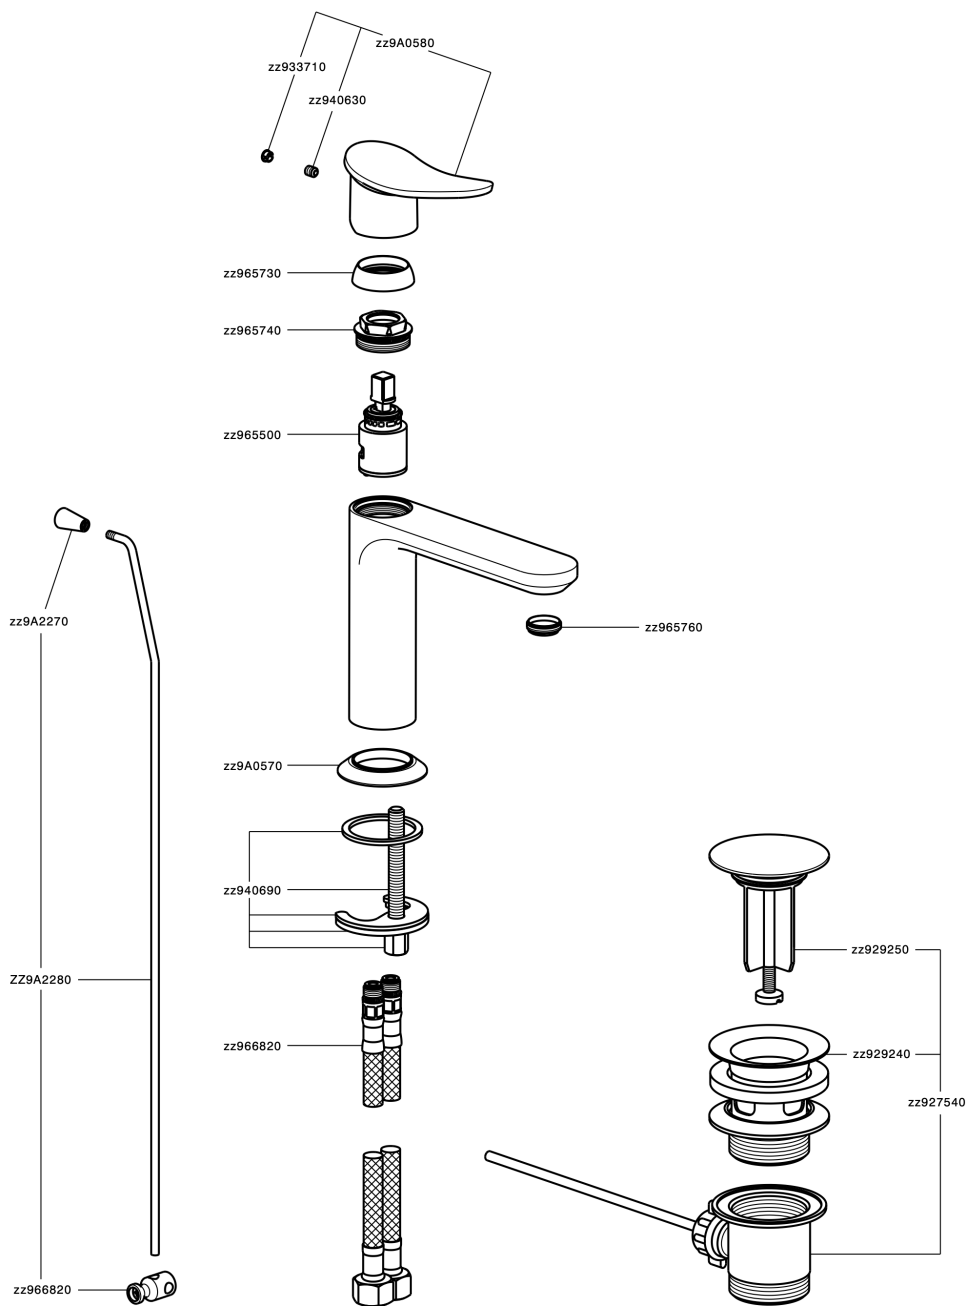

## Single lever washbasin mixer HARLOCK\_HC000514

MODEL **HC000514**

Single lever washbasin mixer, with 1"1/4 automatic pop up waste, G.3/8" stainless steel flexible hoses

### CHARACTERISTICS

Cartridge Spare Parts **ZZ96550000**

**25 mm Cartridge**

### Hygienic Spray

Shut-off Hand shower, for sanitary cleaning.

## Single lever washbasin mixer HARLOCK\_HC000514

HC000514

<https://en.huberitalia.com/single-lever-washbasin-mixer-harlock-hc000514>

2025-04-02