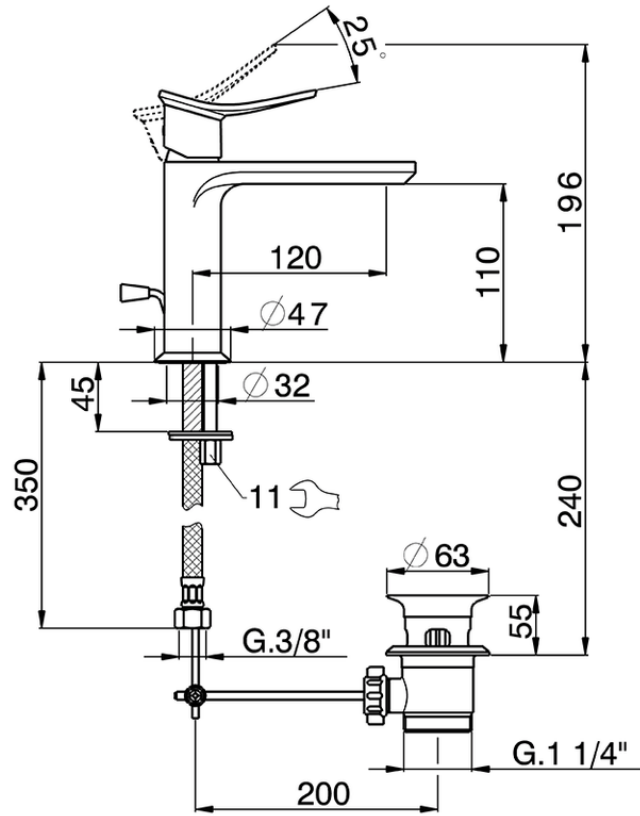

Single lever washbasin mixer HARLOCK\_HC000514

HC000514

<https://en.huberitalia.com/single-lever-washbasin-mixer-harlock-hc000514>

2025-04-04