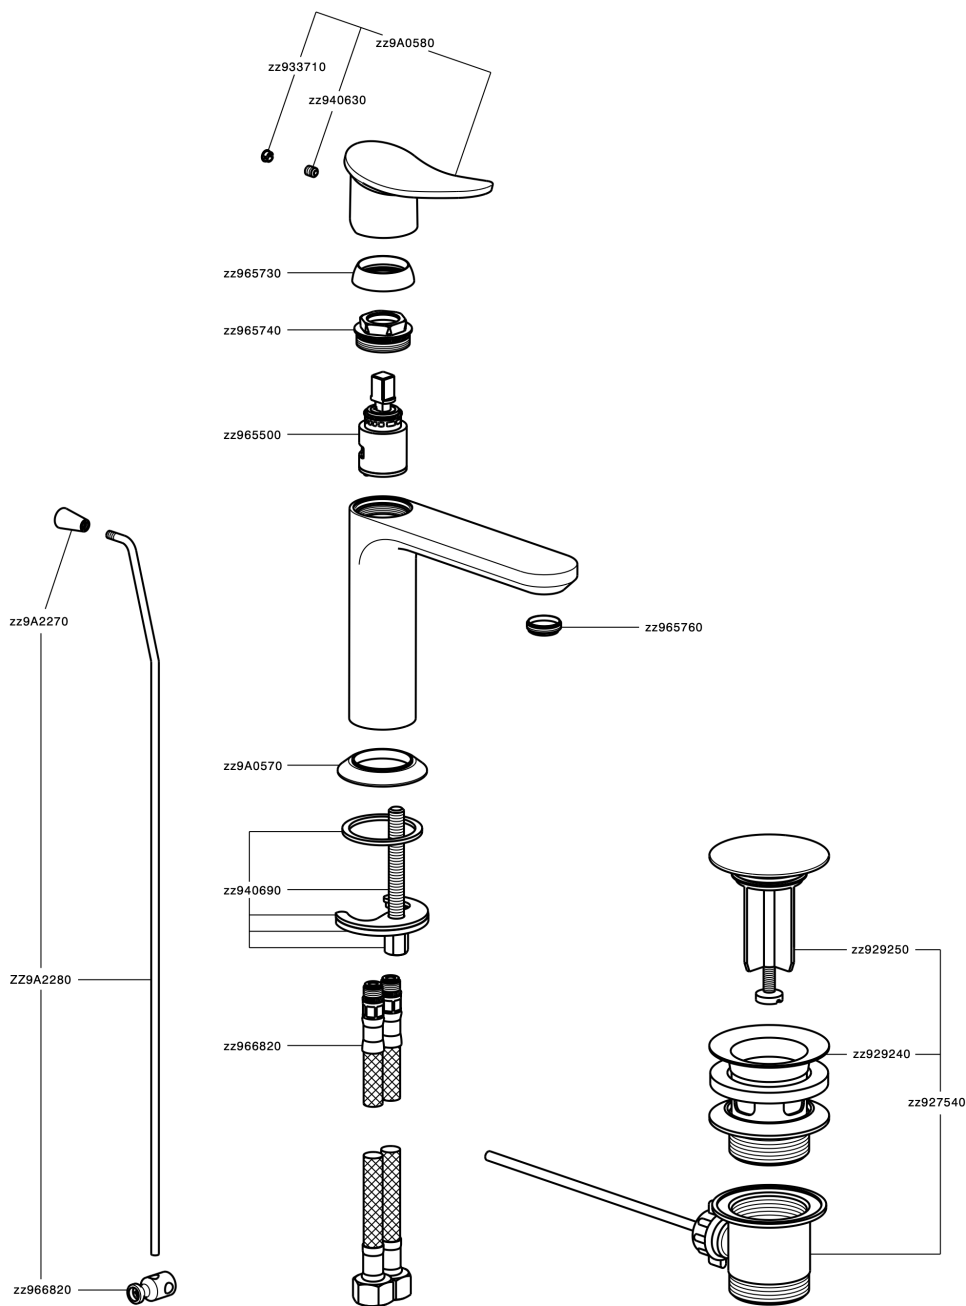

Single lever washbasin mixer HARLOCK_HC000514

MODEL **HC000514**

Single lever washbasin mixer, with 1"1/4 automatic pop up waste, G.3/8" stainless steel flexible hoses

AVAILABLE FINISHINGS

-  **21** 21 Chrome
-  **2P** 2P Rose Gold
-  **2Q** 2Q Black Titanium
-  **40** 40 Matt Black
-  **4Q** 4Q Matt White
-  **6T** 6T Chrome/Matt Black

CHARACTERISTICS

Cartridge Spare Parts **ZZ96550000**

25 mm Cartridge

Hygienic Spray

Shut-off Hand shower, for sanitary cleaning.

Single lever washbasin mixer HARLOCK_HC000514

HC000514

<https://en.huberitalia.com/single-lever-washbasin-mixer-harlock-hc000514>