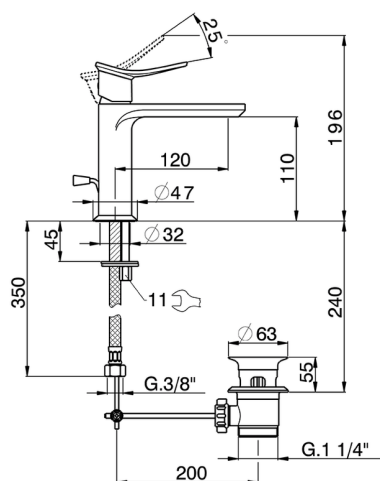

Single lever washbasin mixer HARLOCK_HC000514

MODEL **HC000514**

Single lever washbasin mixer, with 1"1/4 automatic pop up waste, G.3/8" stainless steel flexible hoses

AVAILABLE FINISHINGS

-  **21** 21 Chrome
-  **2P** 2P Rose Gold
-  **2Q** 2Q Black Titanium
-  **40** 40 Matt Black
-  **4Q** 4Q Matt White
-  **6T** 6T Chrome/Matt Black

CHARACTERISTICS

Cartridge Spare Parts **ZZ96550000**

25 mm Cartridge

Hygienic Spray

Shut-off Hand shower, for sanitary cleaning.

Single lever washbasin mixer HARLOCK_HC000514

HC000514

<https://en.huberitalia.com/single-lever-washbasin-mixer-harlock-hc000514>