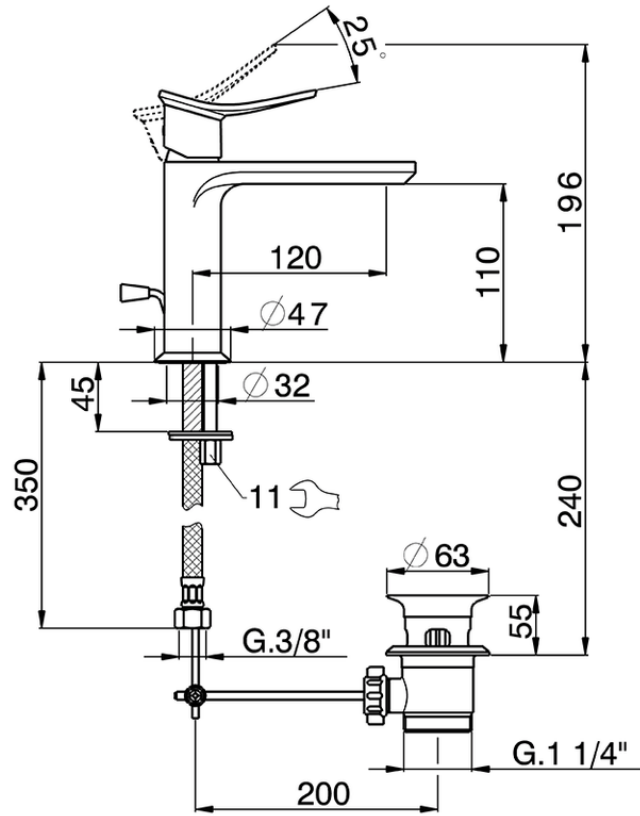

Single lever washbasin mixer HARLOCK_HC000514

HC000514

<https://en.huberitalia.com/single-lever-washbasin-mixer-harlock-hc000514>

2025-04-04