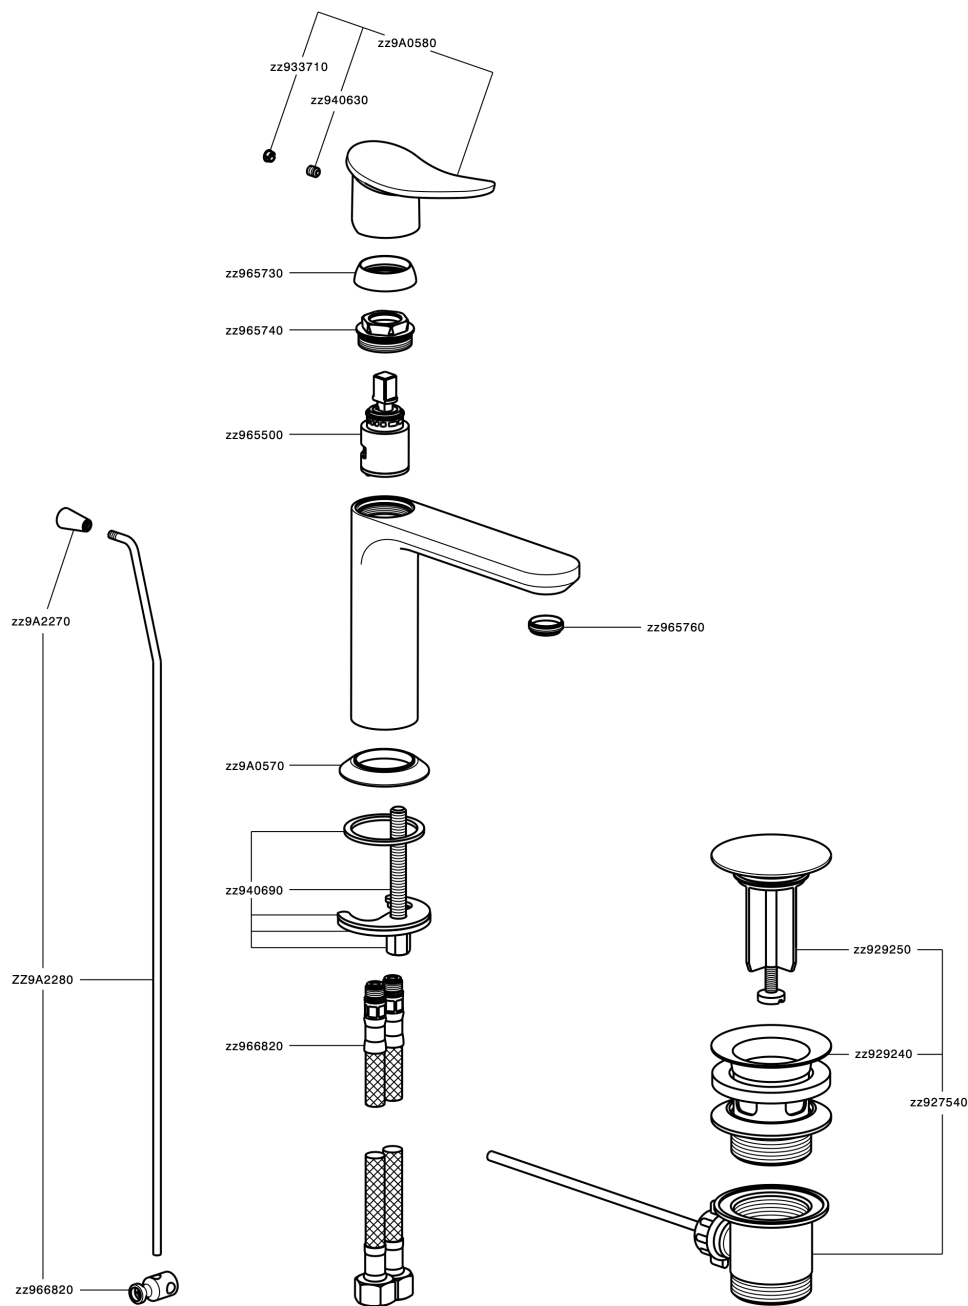

Single lever washbasin mixer HARLOCK_HC000514

HC000514

<https://en.huberitalia.com/single-lever-washbasin-mixer-harlock-hc000514>

2025-04-04