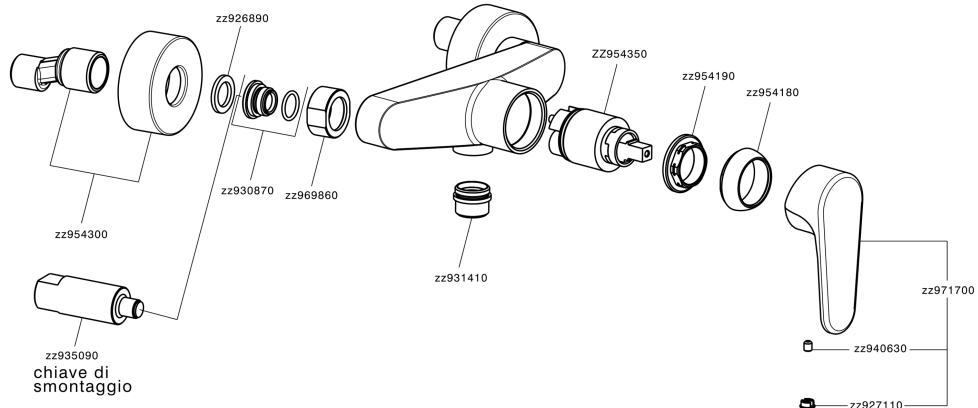

Single lever shower mixer H3_AH000440

AH000440

<https://en.huberitalia.com/single-lever-shower-mixer-h3-ah000440>

2024-11-15