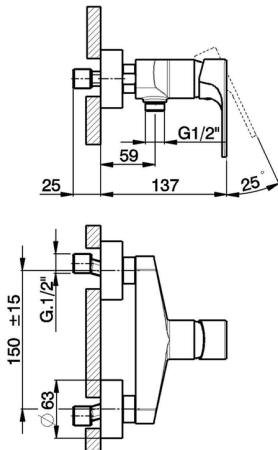

## Single lever shower mixer H3\_AH000440

MODEL **AH000440**

Single lever shower mixer, without shower set, 1/2" M flexible connection

### CHARACTERISTICS

Cartridge Spare Parts **ZZ95435000**

**35 mm Cartridge**