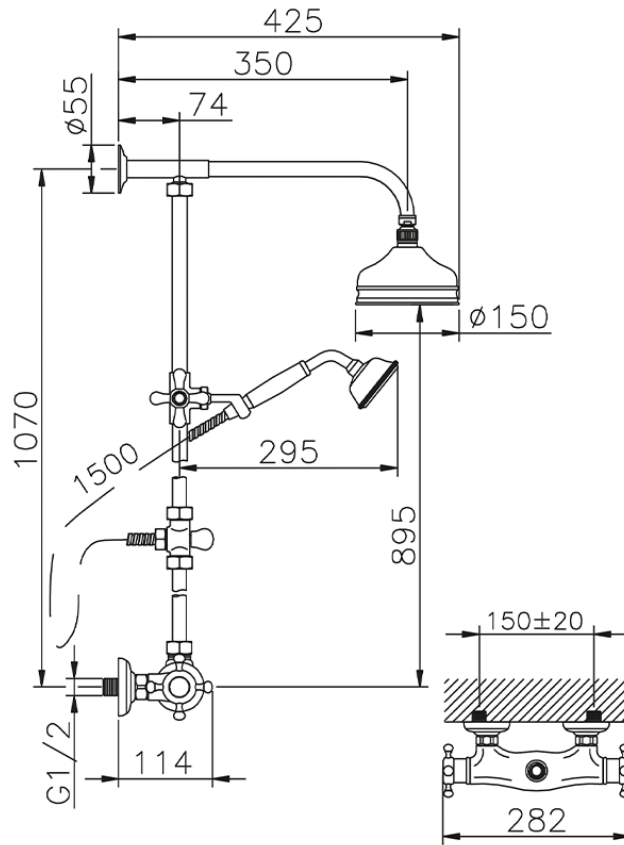

2-function Thermostatic shower set COLUMNS_390.VT01H.

390.VT01H.

<https://en.huberitalia.com/2-function-thermostatic-shower-set-columns-390-vt01h>

2024-11-21