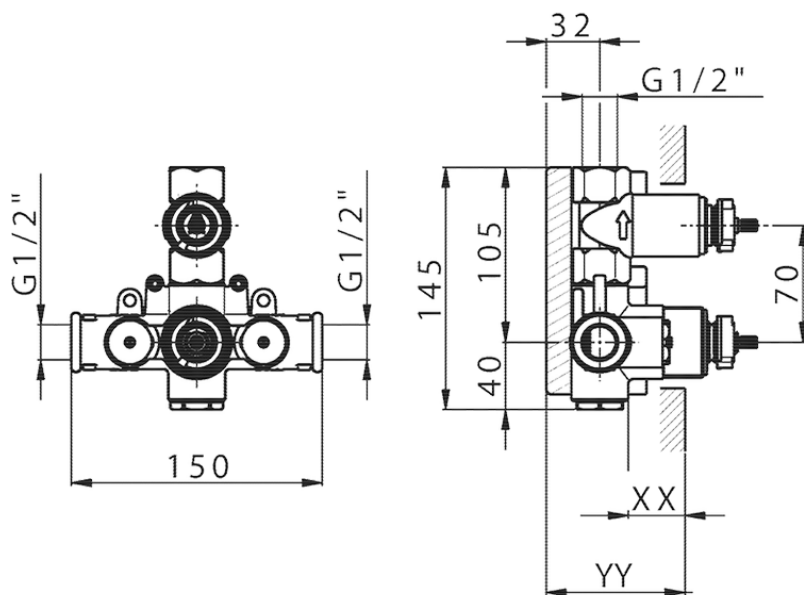

Exposed part for con.thermo.shower valve 1-outlet LEVITY_LY007300

LY007300

<https://en.huberitalia.com/exposed-part-for-con-thermo-shower-valve-1-outlet-levity-ly007300>

Piastra/Plate/Plaque/Platte/Placa

2-3mm: XX 25-40 YY 76-91

10 mm: XX 16-31 YY 65-80

ZB007301

<https://en.huberitalia.com/1-outlet-concealed-thermostatic-shower-valve-concealed-zb007301>

2024-11-25