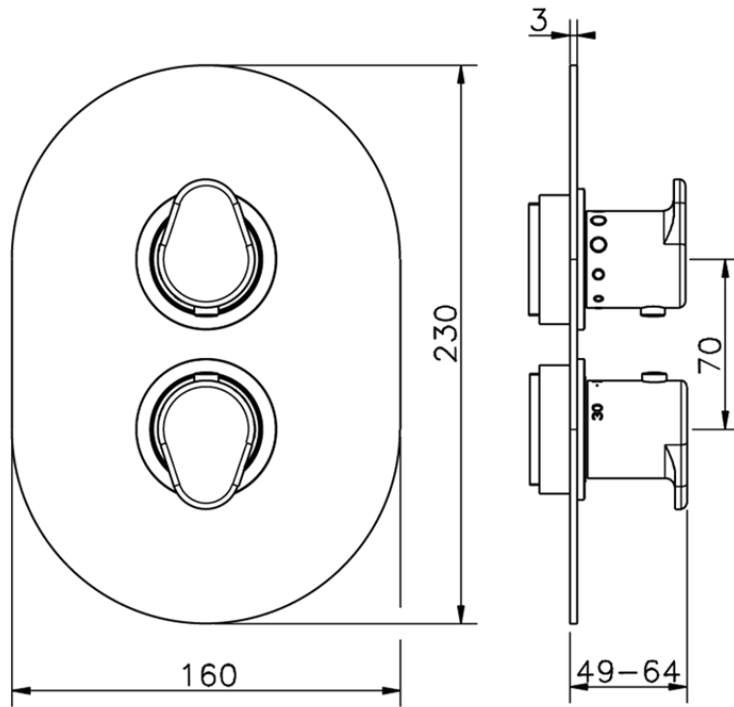

Exposed part for con.thermo.shower valve 1-outlet LEVITY_LY007300

LY007300

<https://en.huberitalia.com/exposed-part-for-con-thermo-shower-valve-1-outlet-levity-ly007300>

Piastra/Plate/Plaque/Platte/Placa

2-3mm: XX 25-40 YY 76-91

10 mm: XX 16-31 YY 65-80

ZB007301

<https://en.huberitalia.com/1-outlet-concealed-thermostatic-shower-valve-concealed-zb007301>

2024-11-25