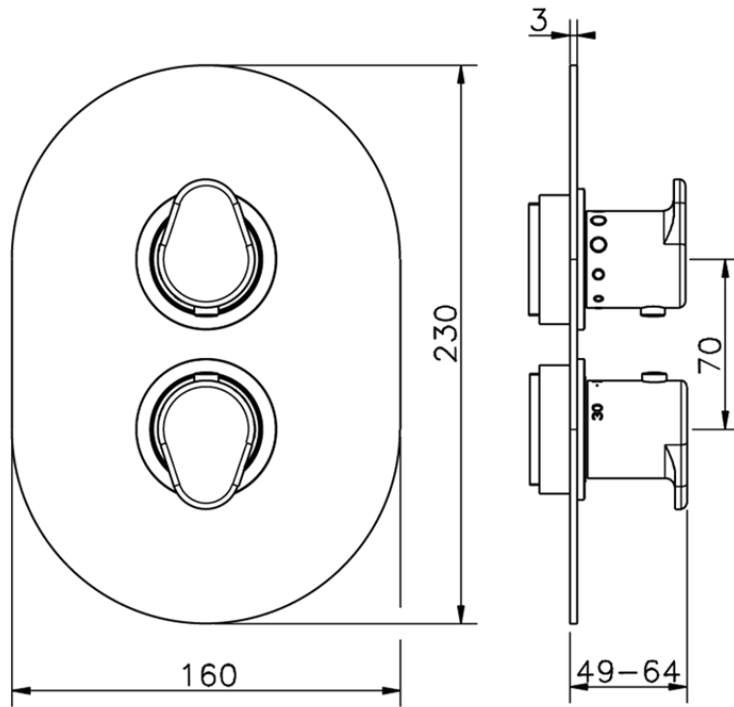

Exposed part for con.thermo.shower valve 1-outlet LEVITY_LY007300

LY007300

<https://en.huberitalia.com/exposed-part-for-con-thermo-shower-valve-1-outlet-levity-ly007300>

Piastra/Plate/Plaque/Platte/Placa

2-3mm: XX 25-40 YY 76-91

10 mm: XX 16-31 YY 65-80

ZB007301

<https://en.huberitalia.com/1-outlet-concealed-thermostatic-shower-valve-concealed-zb007301>

2024-11-21