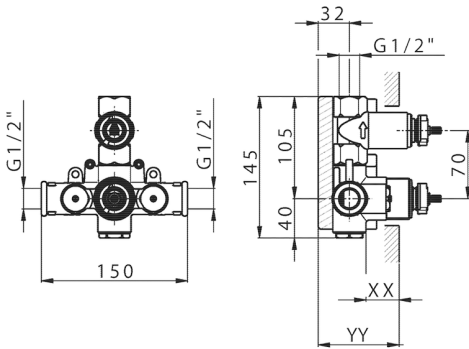

1-outlet Concealed thermostatic shower valve, with stopvalve, without trim kit

AVAILABLE FINISHINGS

CHARACTERISTICS

Installation **Concealed**

Cartridge Spare Parts **24.04A.PP**

8x20 Plus P Thermostatic Valve

Concealed **1**

Piastra/Plate/Plaque/Platte/Placa

2-3mm: XX 25-40 YY 76-91

10 mm: XX 16-31 YY 65-80

Thermostatic

The Huber thermostatic is your personal water manager, helping you to handle, control and save water and energy.