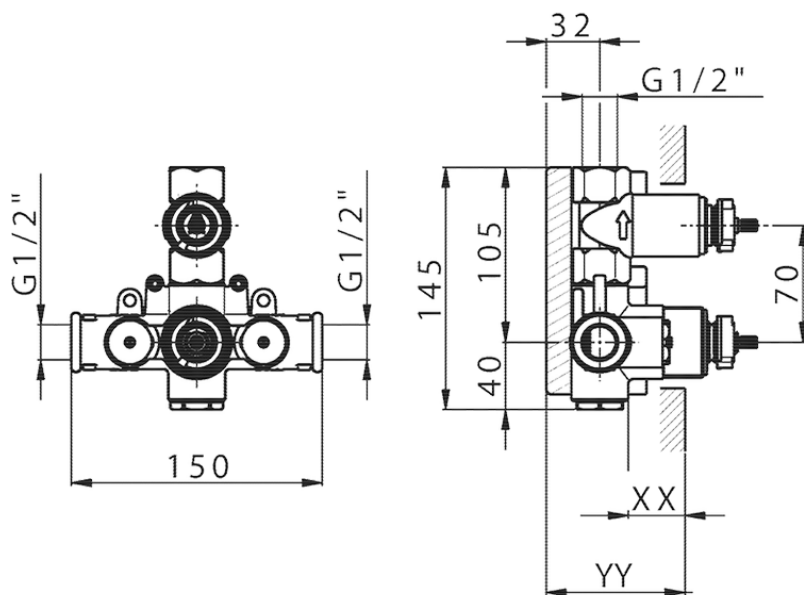

## Exposed part for con.thermo.shower valve 1-outlet LEVITY\_LY007300

LY007300

<https://en.huberitalia.com/exposed-part-for-con-thermo-shower-valve-1-outlet-levity-ly007300>

Piastra/Plate/Plaque/Platte/Placa

2-3mm: XX 25-40 YY 76-91

10 mm: XX 16-31 YY 65-80

ZB007301

<https://en.huberitalia.com/1-outlet-concealed-thermostatic-shower-valve-concealed-zb007301>

2024-11-22