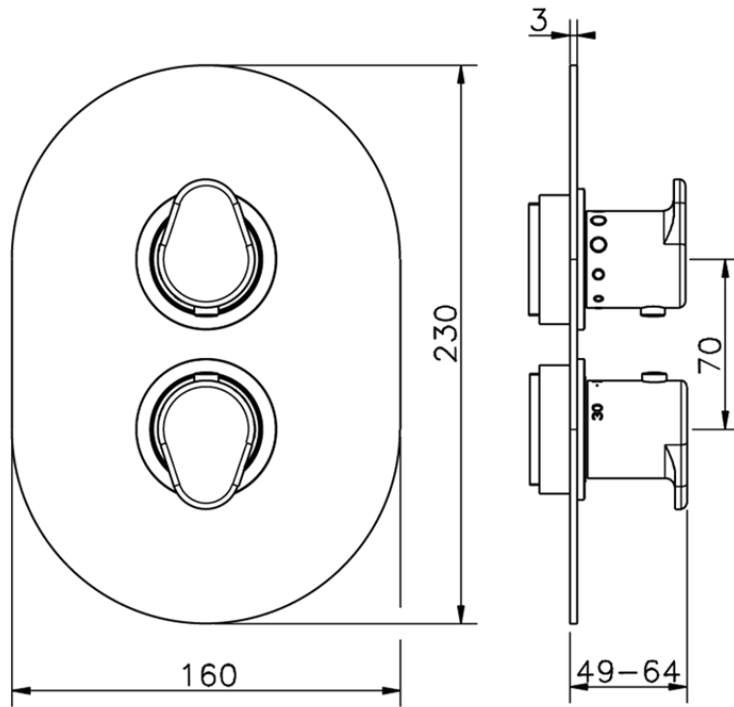

## Exposed part for con.thermo.shower valve 1-outlet LEVITY\_LY007300

LY007300

<https://en.huberitalia.com/exposed-part-for-con-thermo-shower-valve-1-outlet-levity-ly007300>

Piastra/Plate/Plaque/Platte/Placa

2-3mm: XX 25-40 YY 76-91

10 mm: XX 16-31 YY 65-80

ZB007301

<https://en.huberitalia.com/1-outlet-concealed-thermostatic-shower-valve-concealed-zb007301>

2024-11-22